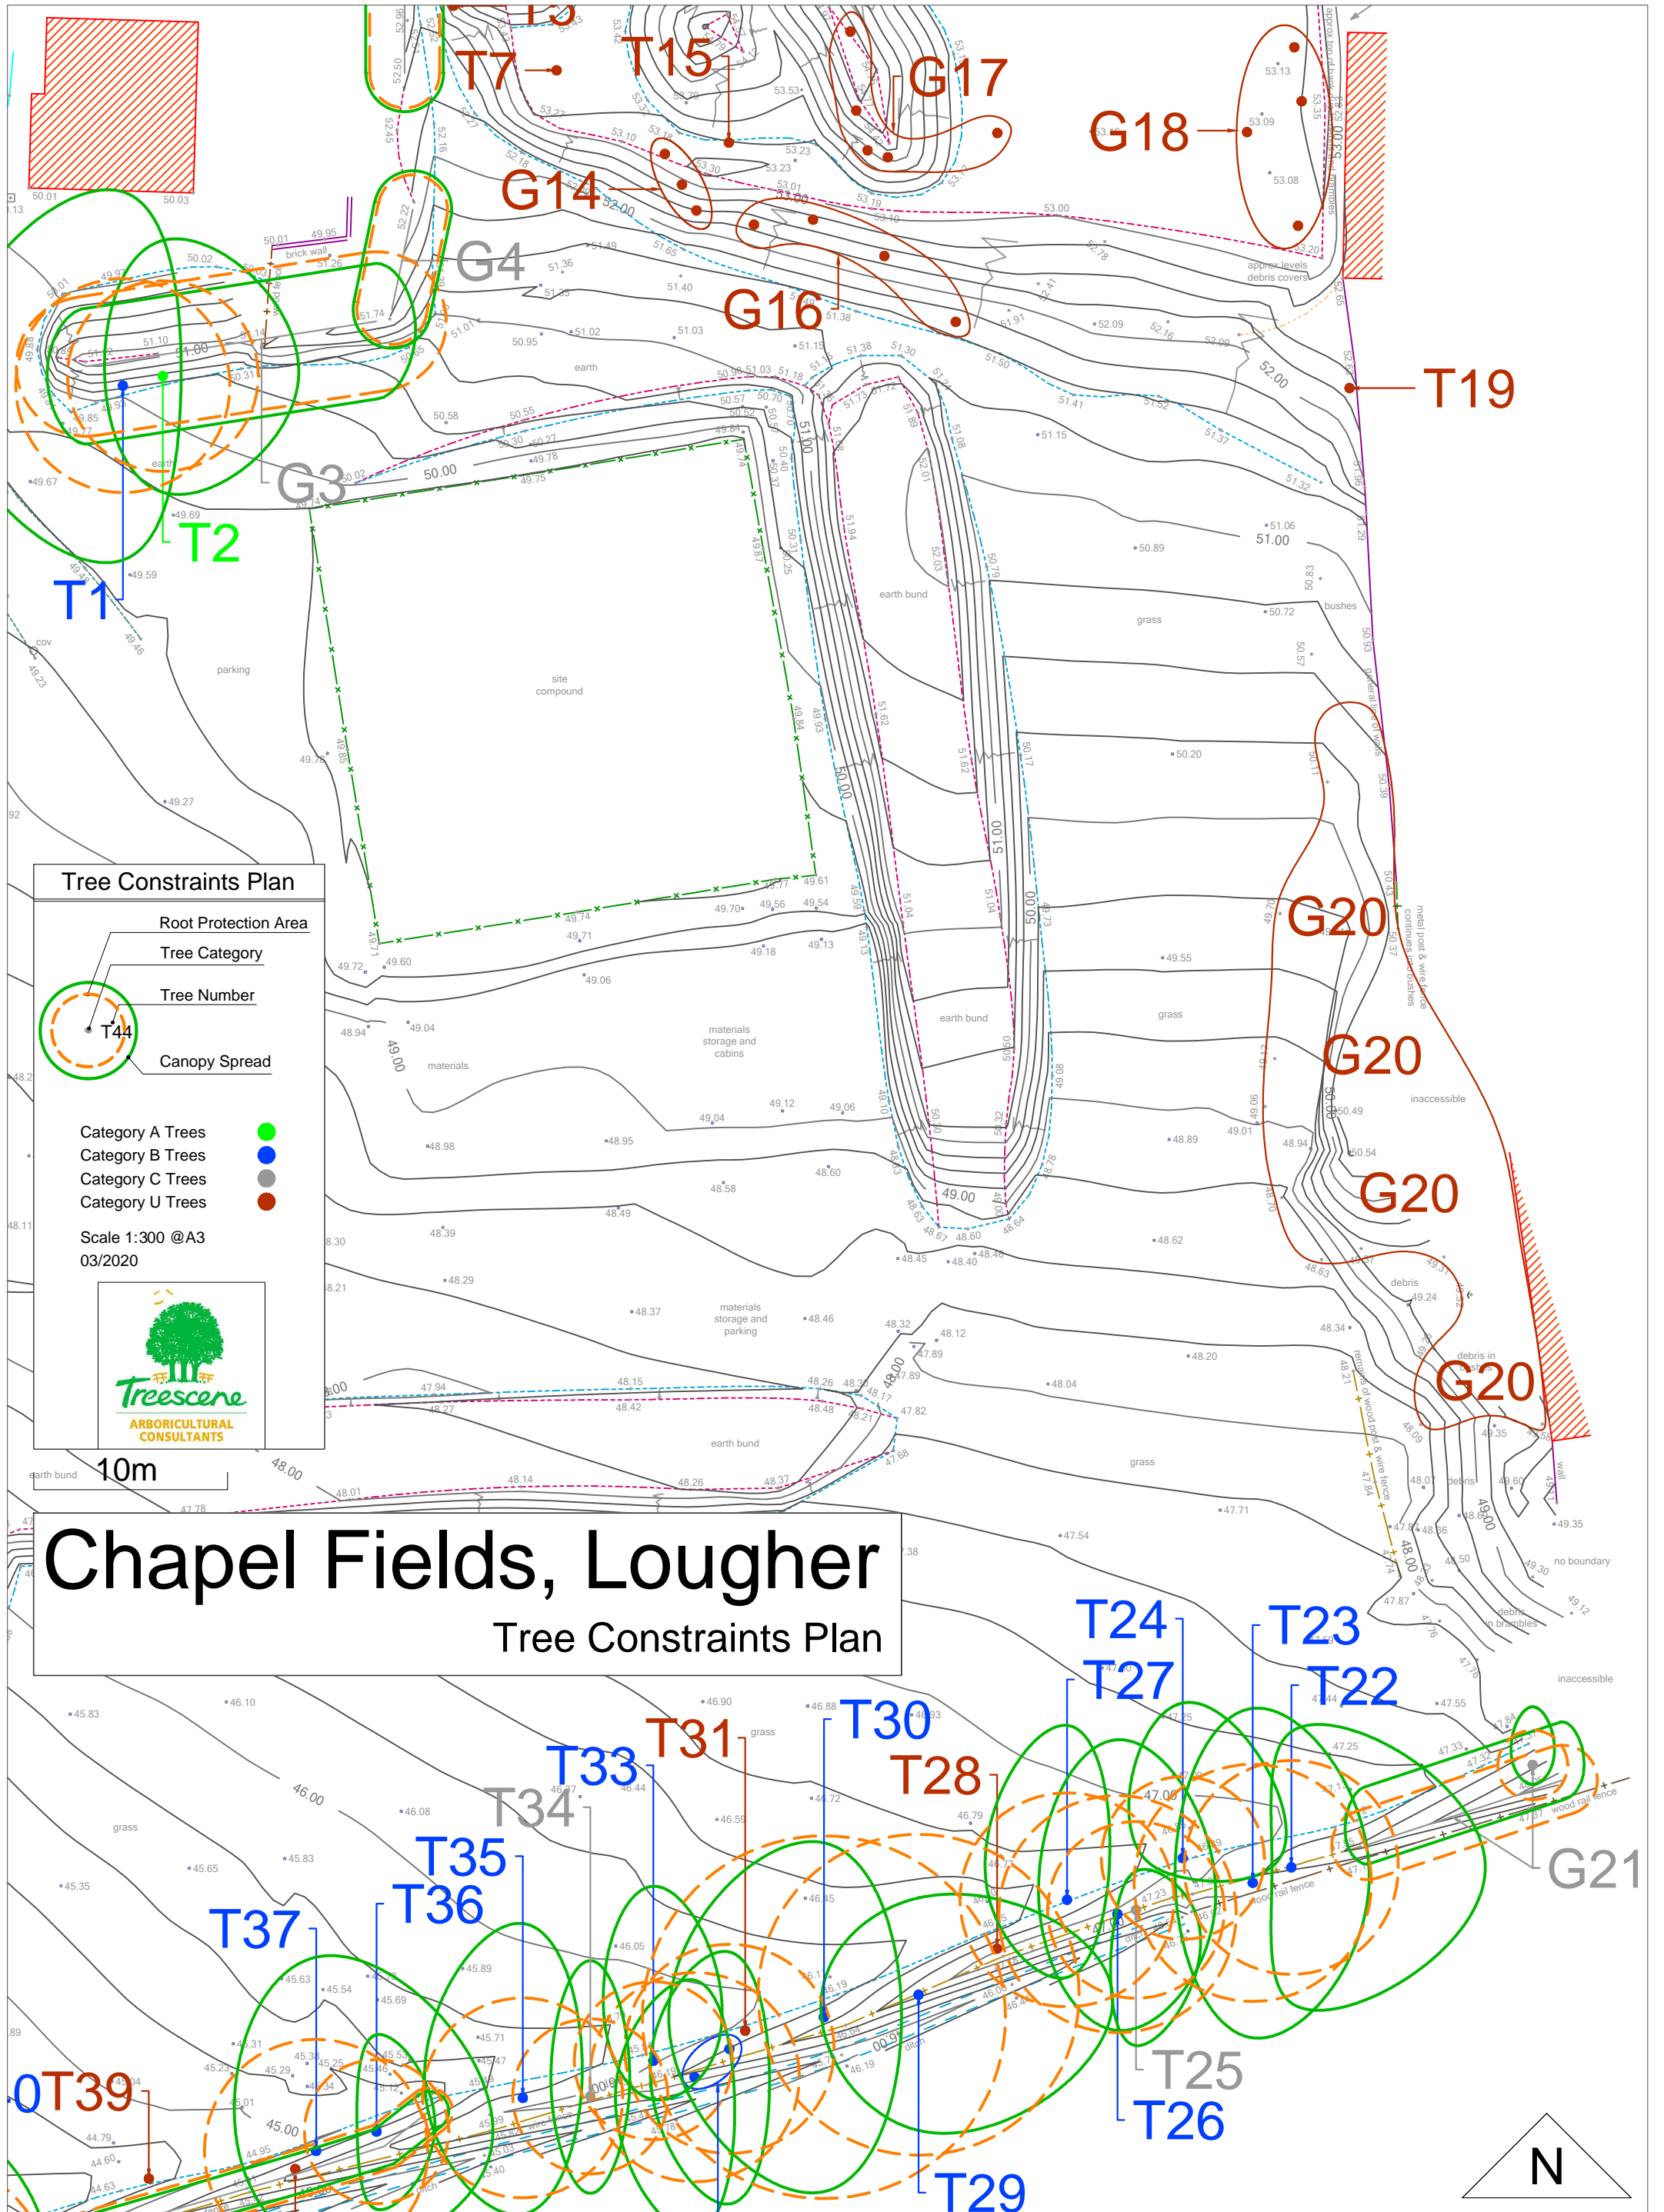

Tree Constraints Plan

- Category A Trees ●
- Category B Trees ●
- Category C Trees ●
- Category U Trees ●

Scale 1:500 @A3
03/2020

10m

Chapel Fields, Lougher

Tree Constraints Plan

Tree Constraints Plan

- Category A Trees ●
- Category B Trees ●
- Category C Trees ●
- Category U Trees ●

Scale 1:300 @A3
03/2020

10m

Chapel Fields, Lougher Tree Constraints Plan

Tree Constraints Plan

- Root Protection Area
- Tree Category
- Tree Number
- Canopy Spread

Category A Trees ●
 Category B Trees ●
 Category C Trees ●
 Category U Trees ●

Scale 1:300 @A3
03/2020

10m

Chapel Fields, Lougher

Tree Constraints Plan