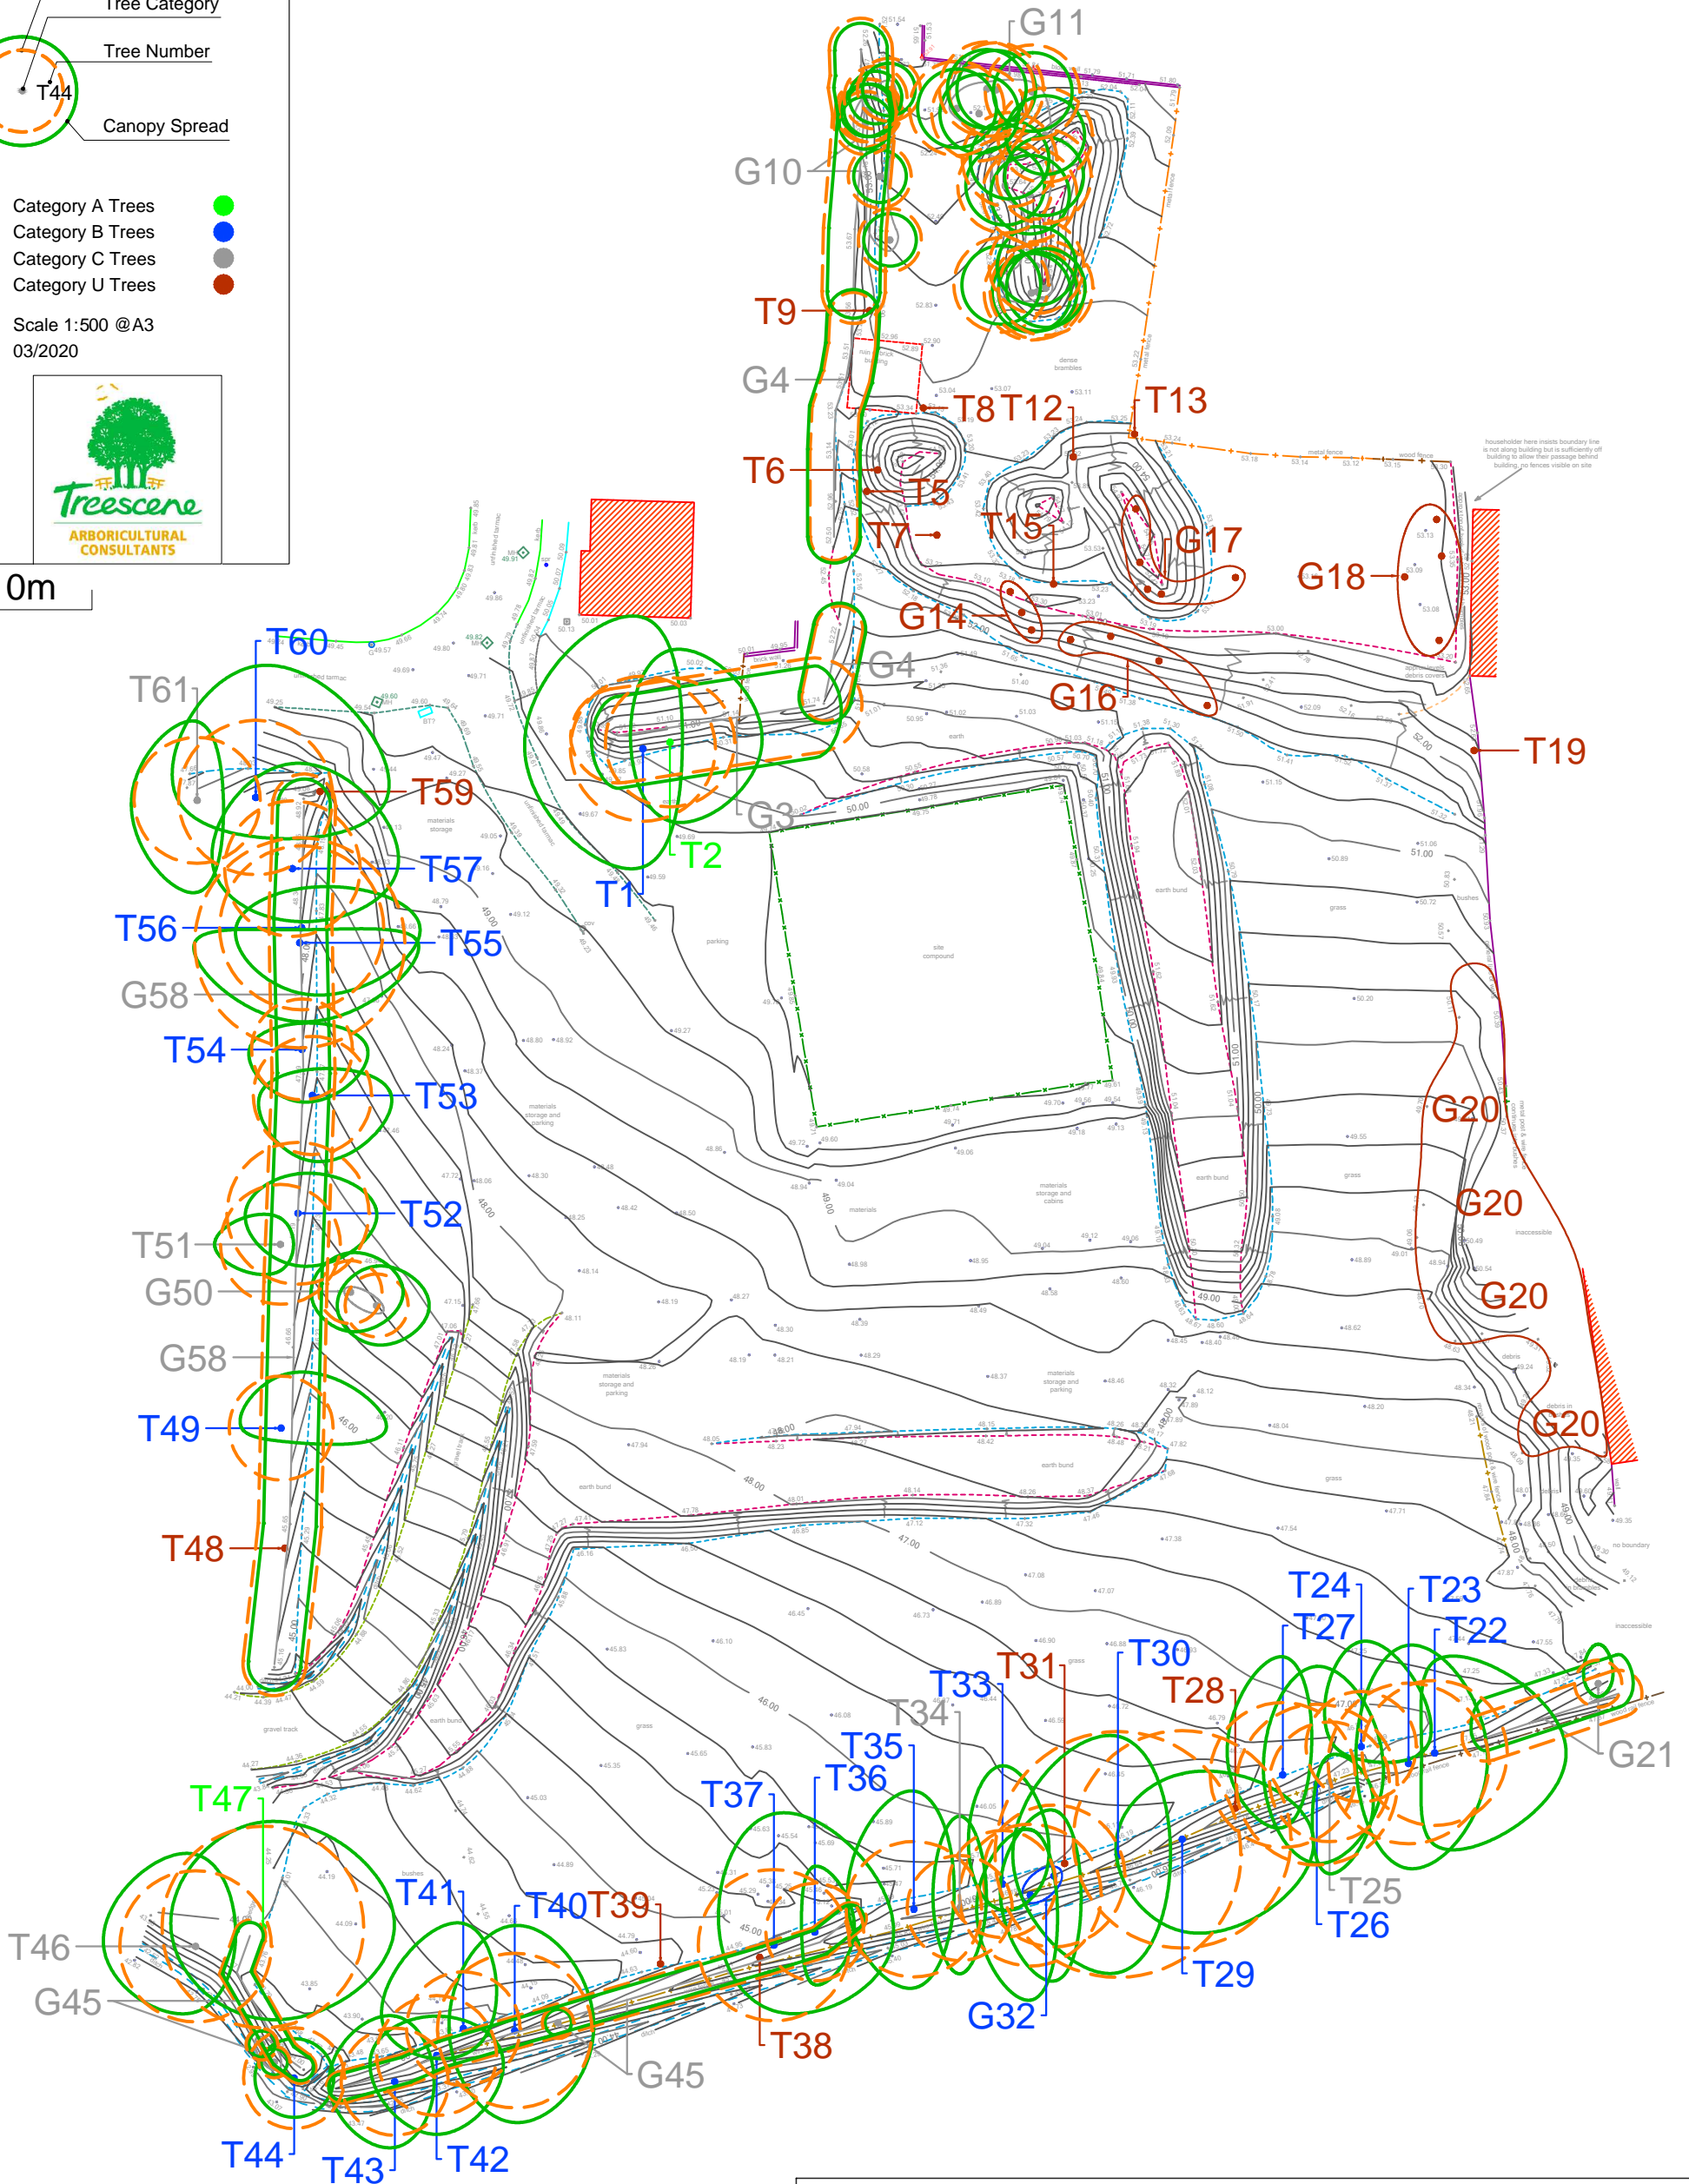

Tree Constraints Plan

- Category A Trees ●
- Category B Trees ●
- Category C Trees ●
- Category U Trees ●

Scale 1:500 @A3
03/2020

10m

Chapel Fields, Lougher

Tree Constraints Plan

Tree Constraints Plan

- Category A Trees ●
- Category B Trees ●
- Category C Trees ●
- Category U Trees ●

Scale 1:300 @A3
03/2020

10m

Chapel Fields, Lougher Tree Constraints Plan

Tree Constraints Plan

- Root Protection Area
- Tree Category
- Tree Number
- Canopy Spread

Category A Trees ●
 Category B Trees ●
 Category C Trees ●
 Category U Trees ●

Scale 1:300 @A3
03/2020

10m

Chapel Fields, Lougher

Tree Constraints Plan