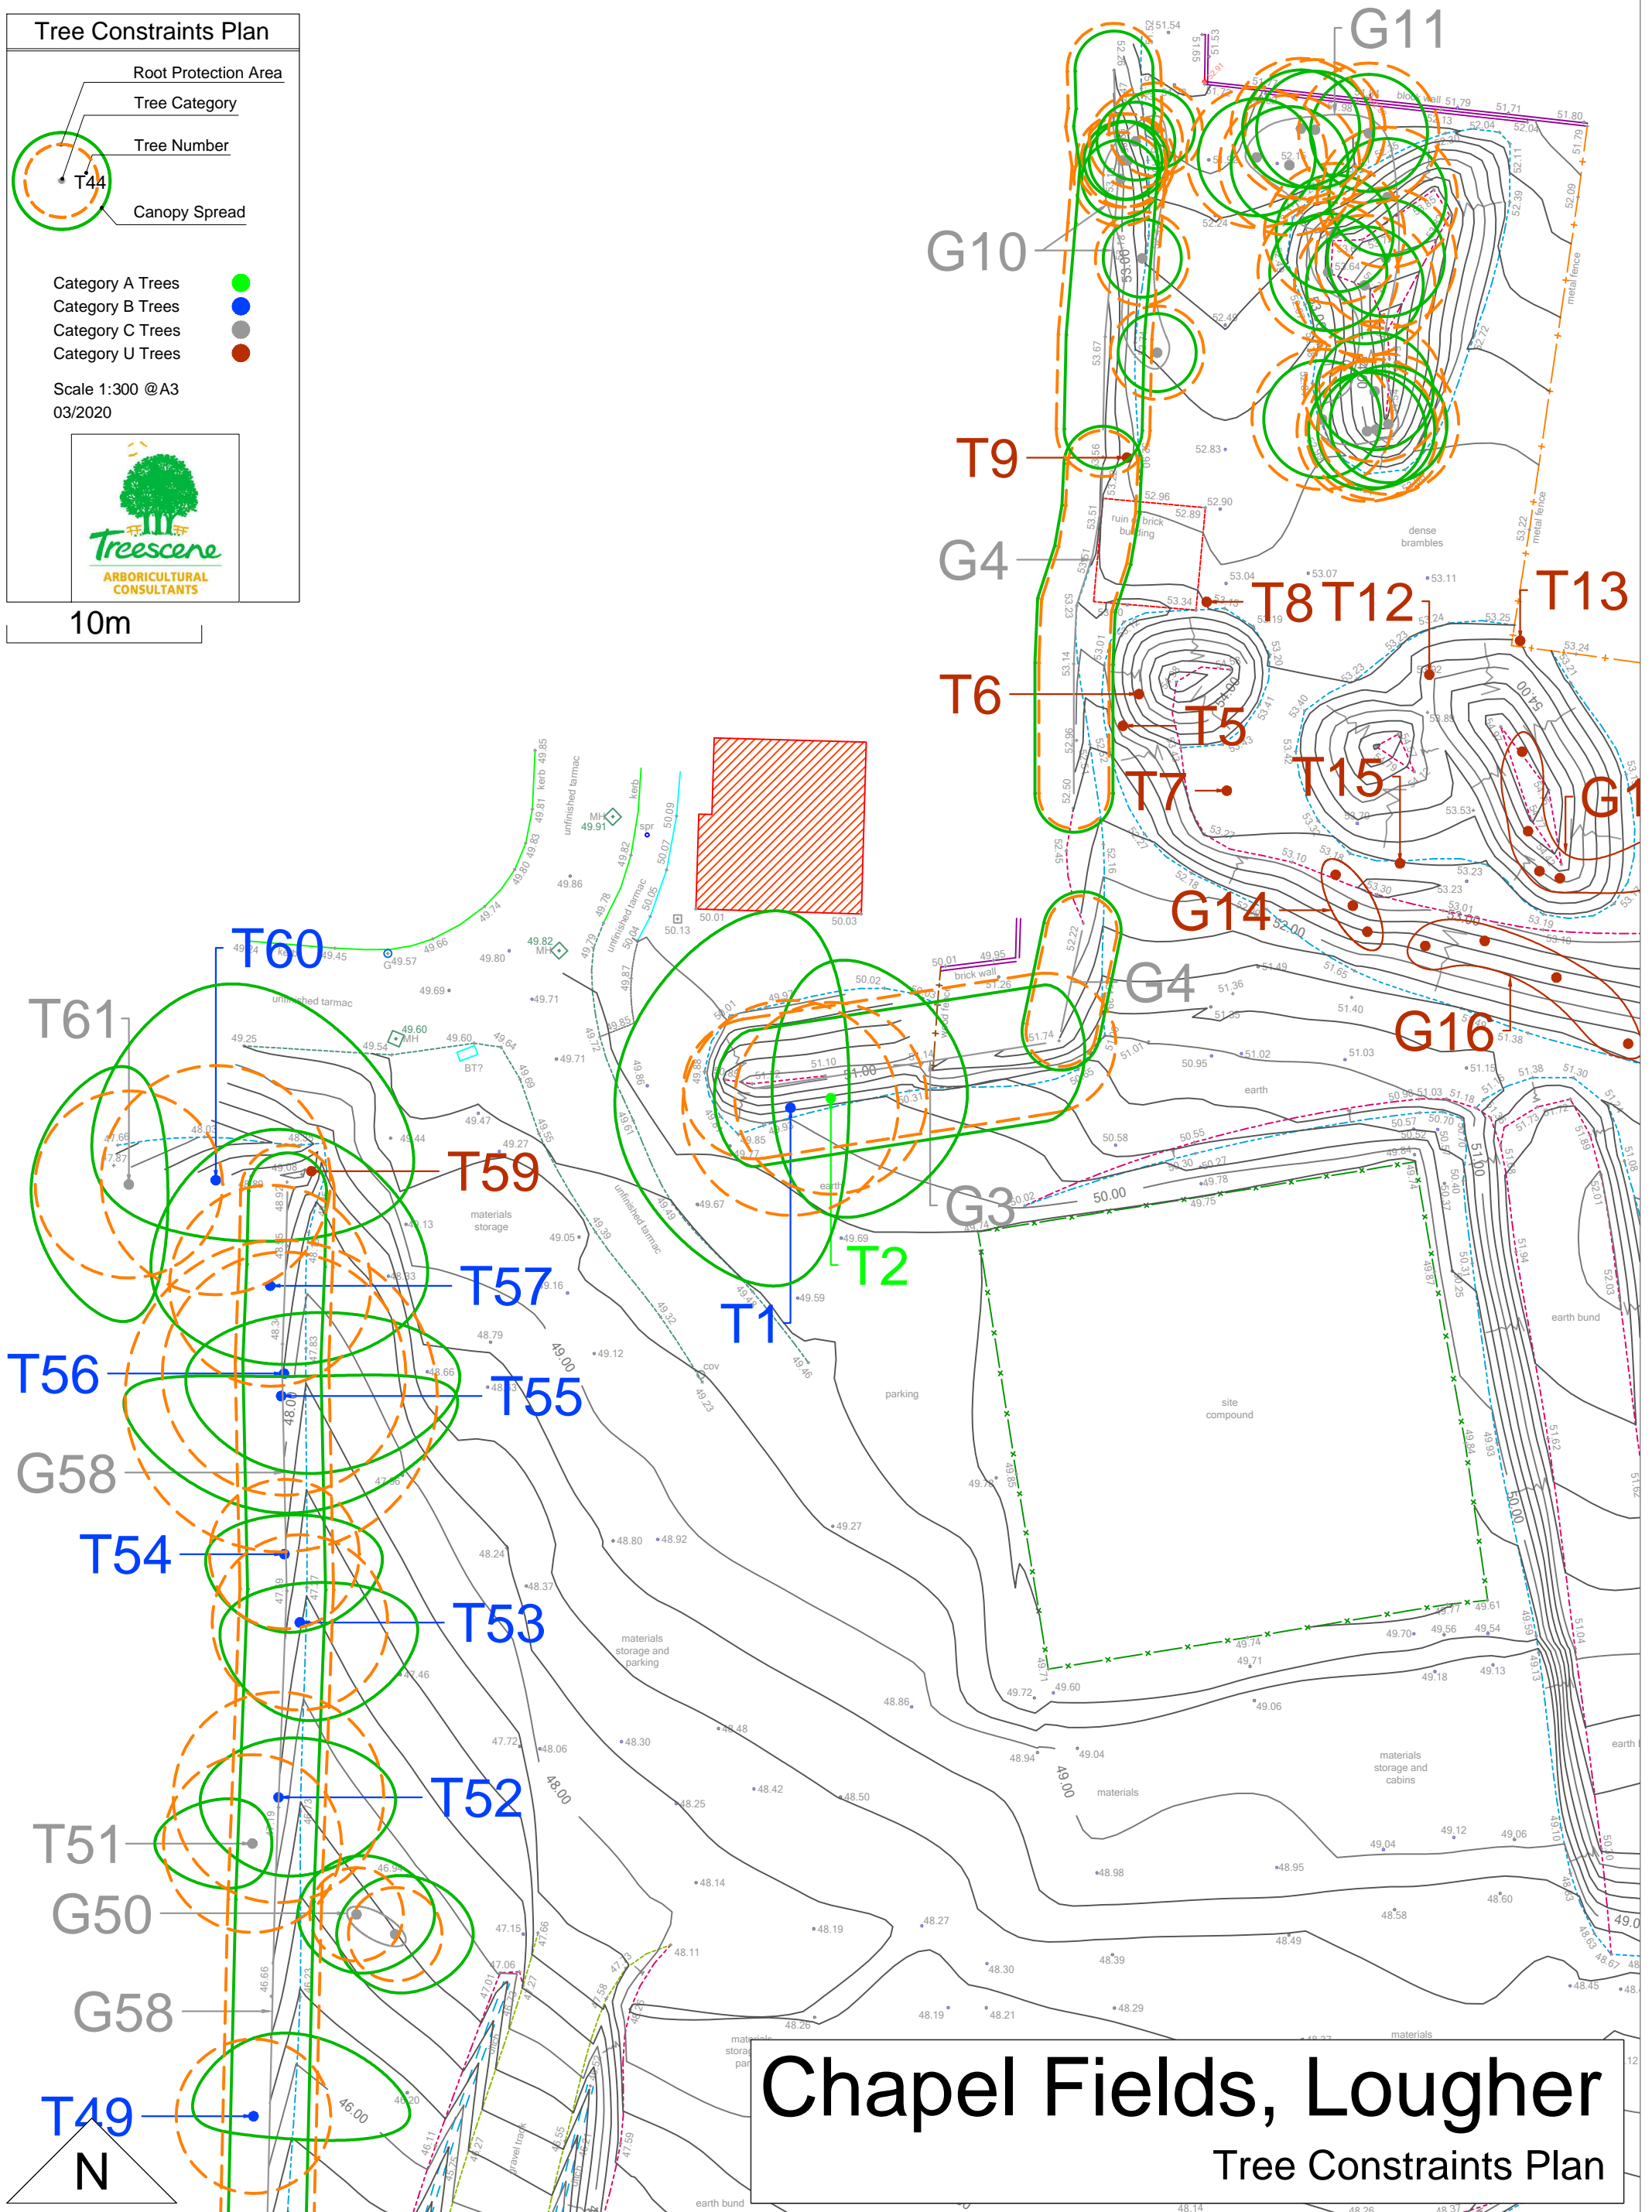

Tree Constraints Plan

- Category A Trees ●
- Category B Trees ●
- Category C Trees ●
- Category U Trees ●

Scale 1:500 @A3
03/2020

10m

Chapel Fields, Lougher

Tree Constraints Plan

Tree Constraints Plan

- Category A Trees ●
- Category B Trees ●
- Category C Trees ●
- Category U Trees ●

Scale 1:300 @A3
03/2020

10m

Chapel Fields, Lougher Tree Constraints Plan

Tree Constraints Plan

- Root Protection Area
- Tree Category
- Tree Number
- Canopy Spread

Category A Trees ●
 Category B Trees ●
 Category C Trees ●
 Category U Trees ●

Scale 1:300 @A3
03/2020

10m

Chapel Fields, Lougher

Tree Constraints Plan