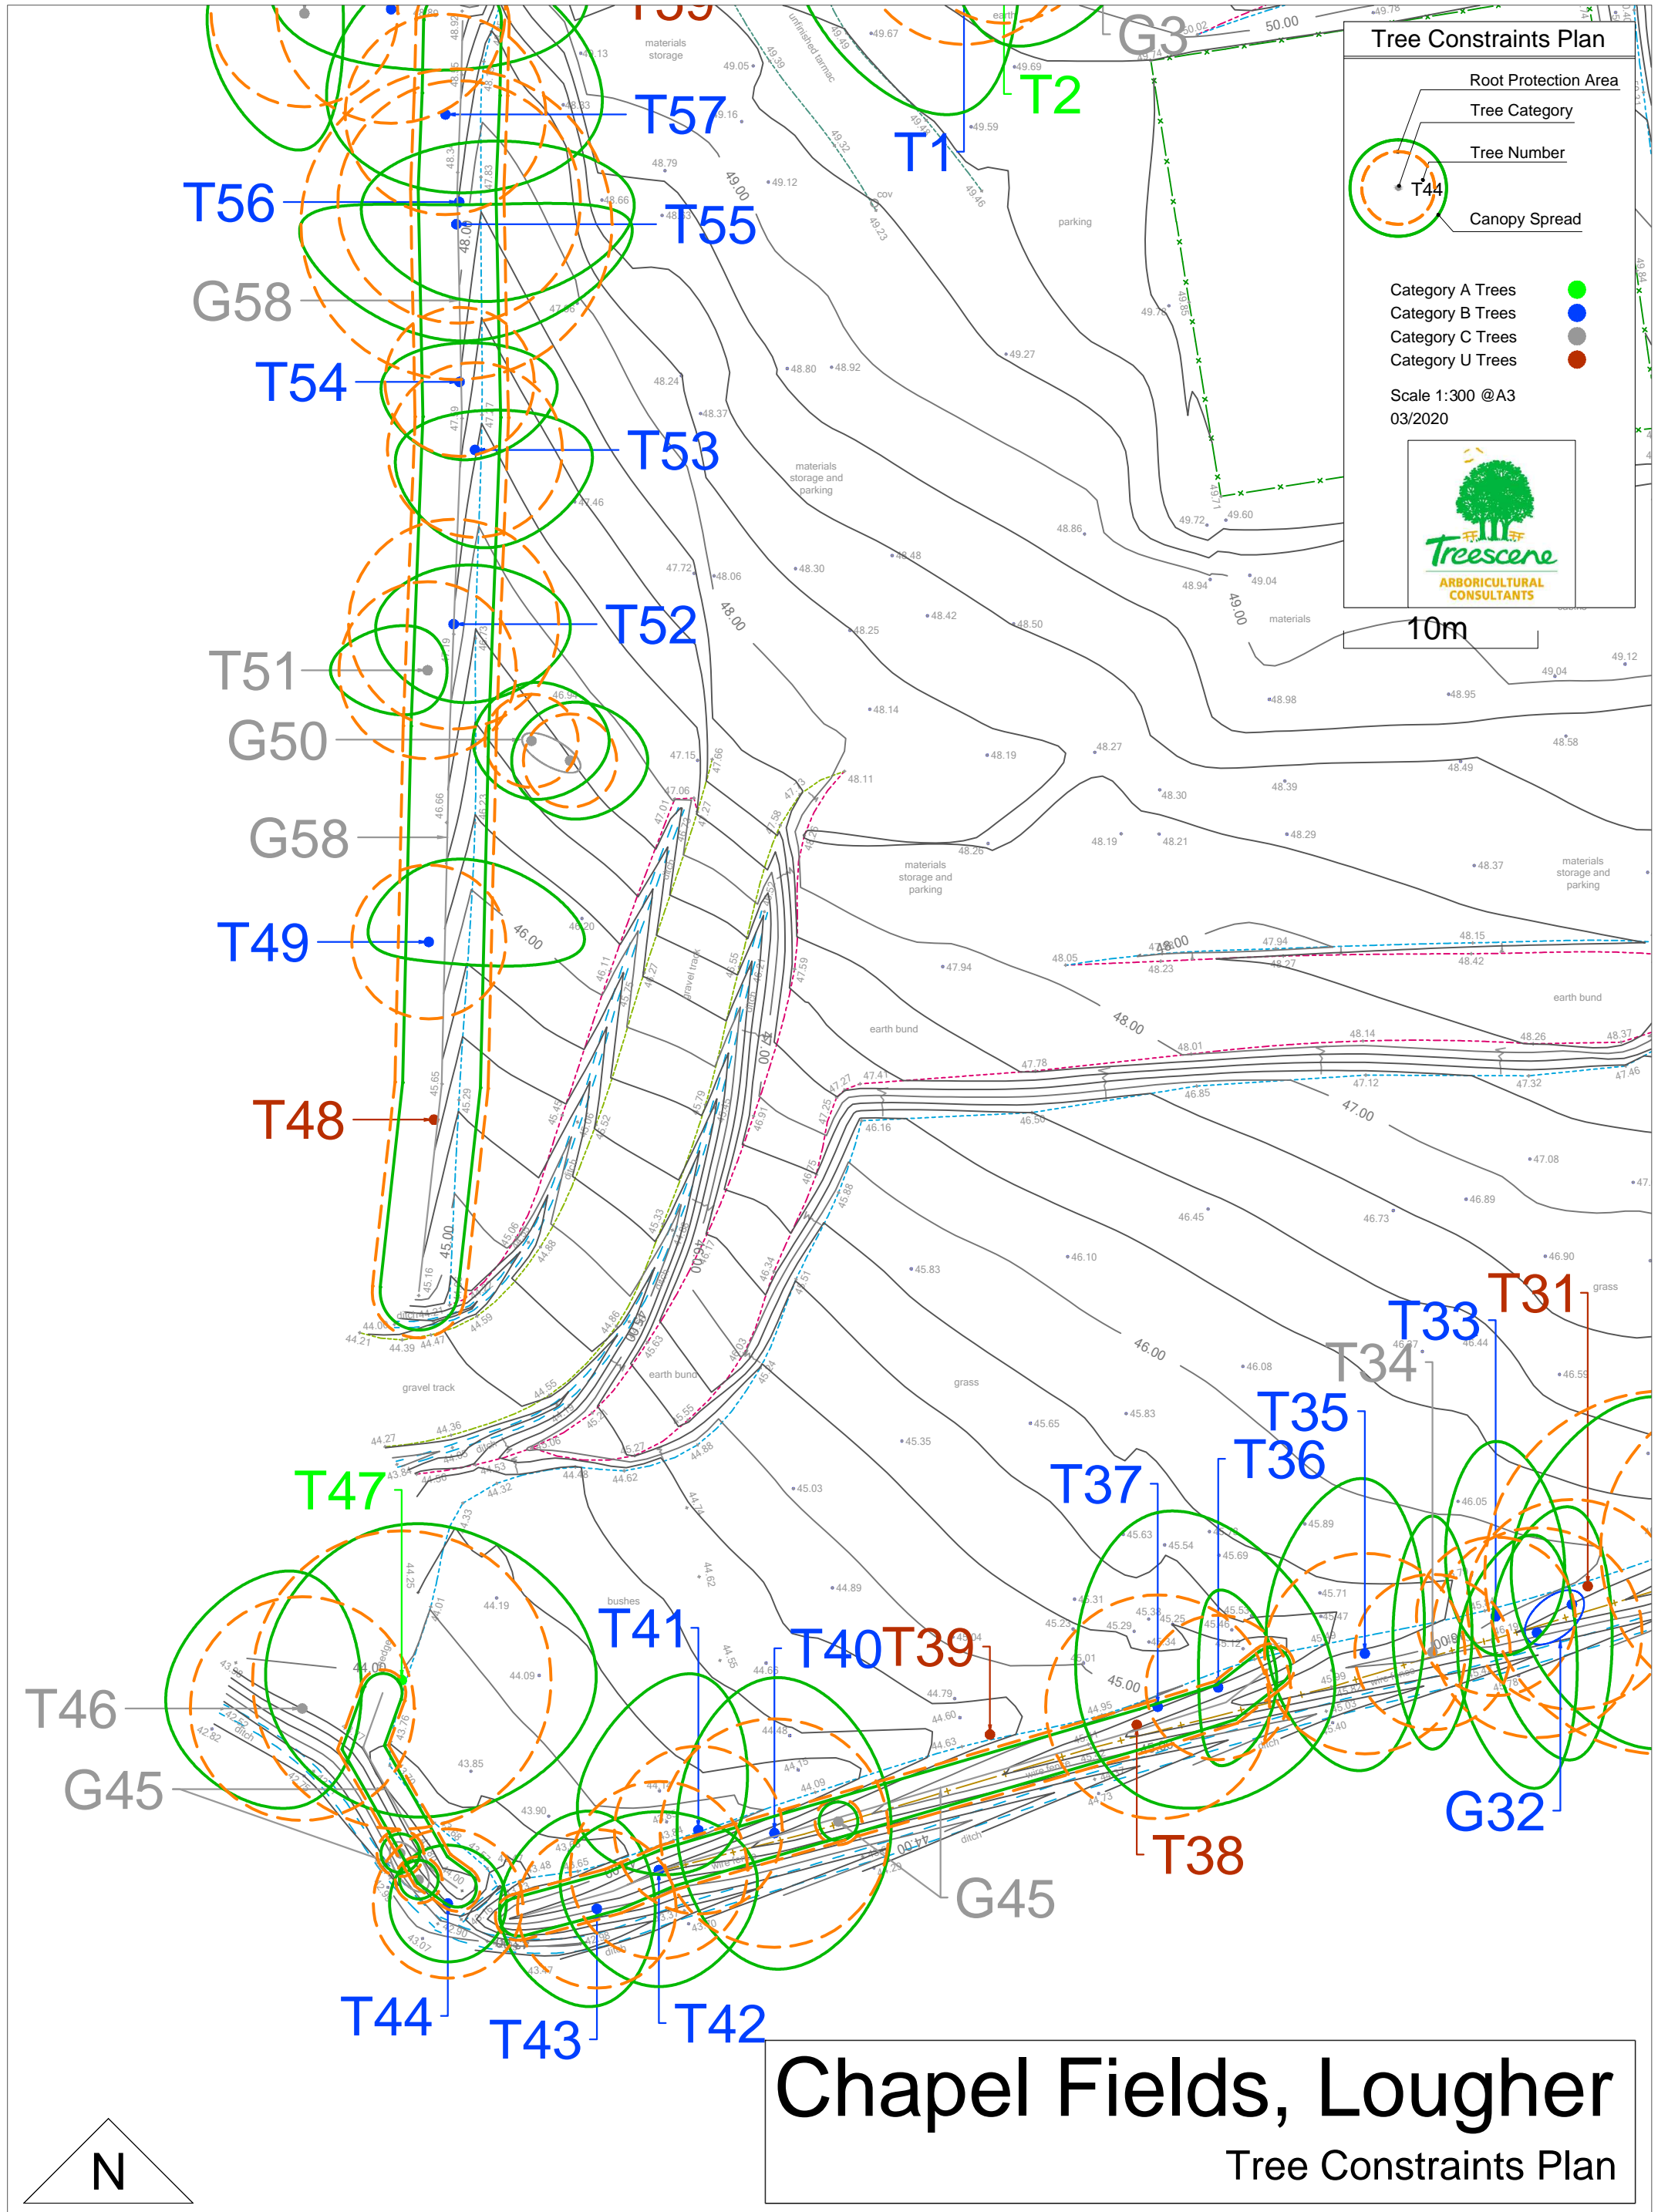

Tree Constraints Plan

- Category A Trees ●
- Category B Trees ●
- Category C Trees ●
- Category U Trees ●

Scale 1:500 @A3
03/2020

10m

Chapel Fields, Lougher

Tree Constraints Plan

Tree Constraints Plan

- Category A Trees ●
- Category B Trees ●
- Category C Trees ●
- Category U Trees ●

Scale 1:300 @A3
03/2020

10m

Chapel Fields, Lougher Tree Constraints Plan

Tree Constraints Plan

- Root Protection Area
- Tree Category
- Tree Number
- Canopy Spread

Category A Trees ●
 Category B Trees ●
 Category C Trees ●
 Category U Trees ●

Scale 1:300 @A3
03/2020

10m

Chapel Fields, Lougher

Tree Constraints Plan