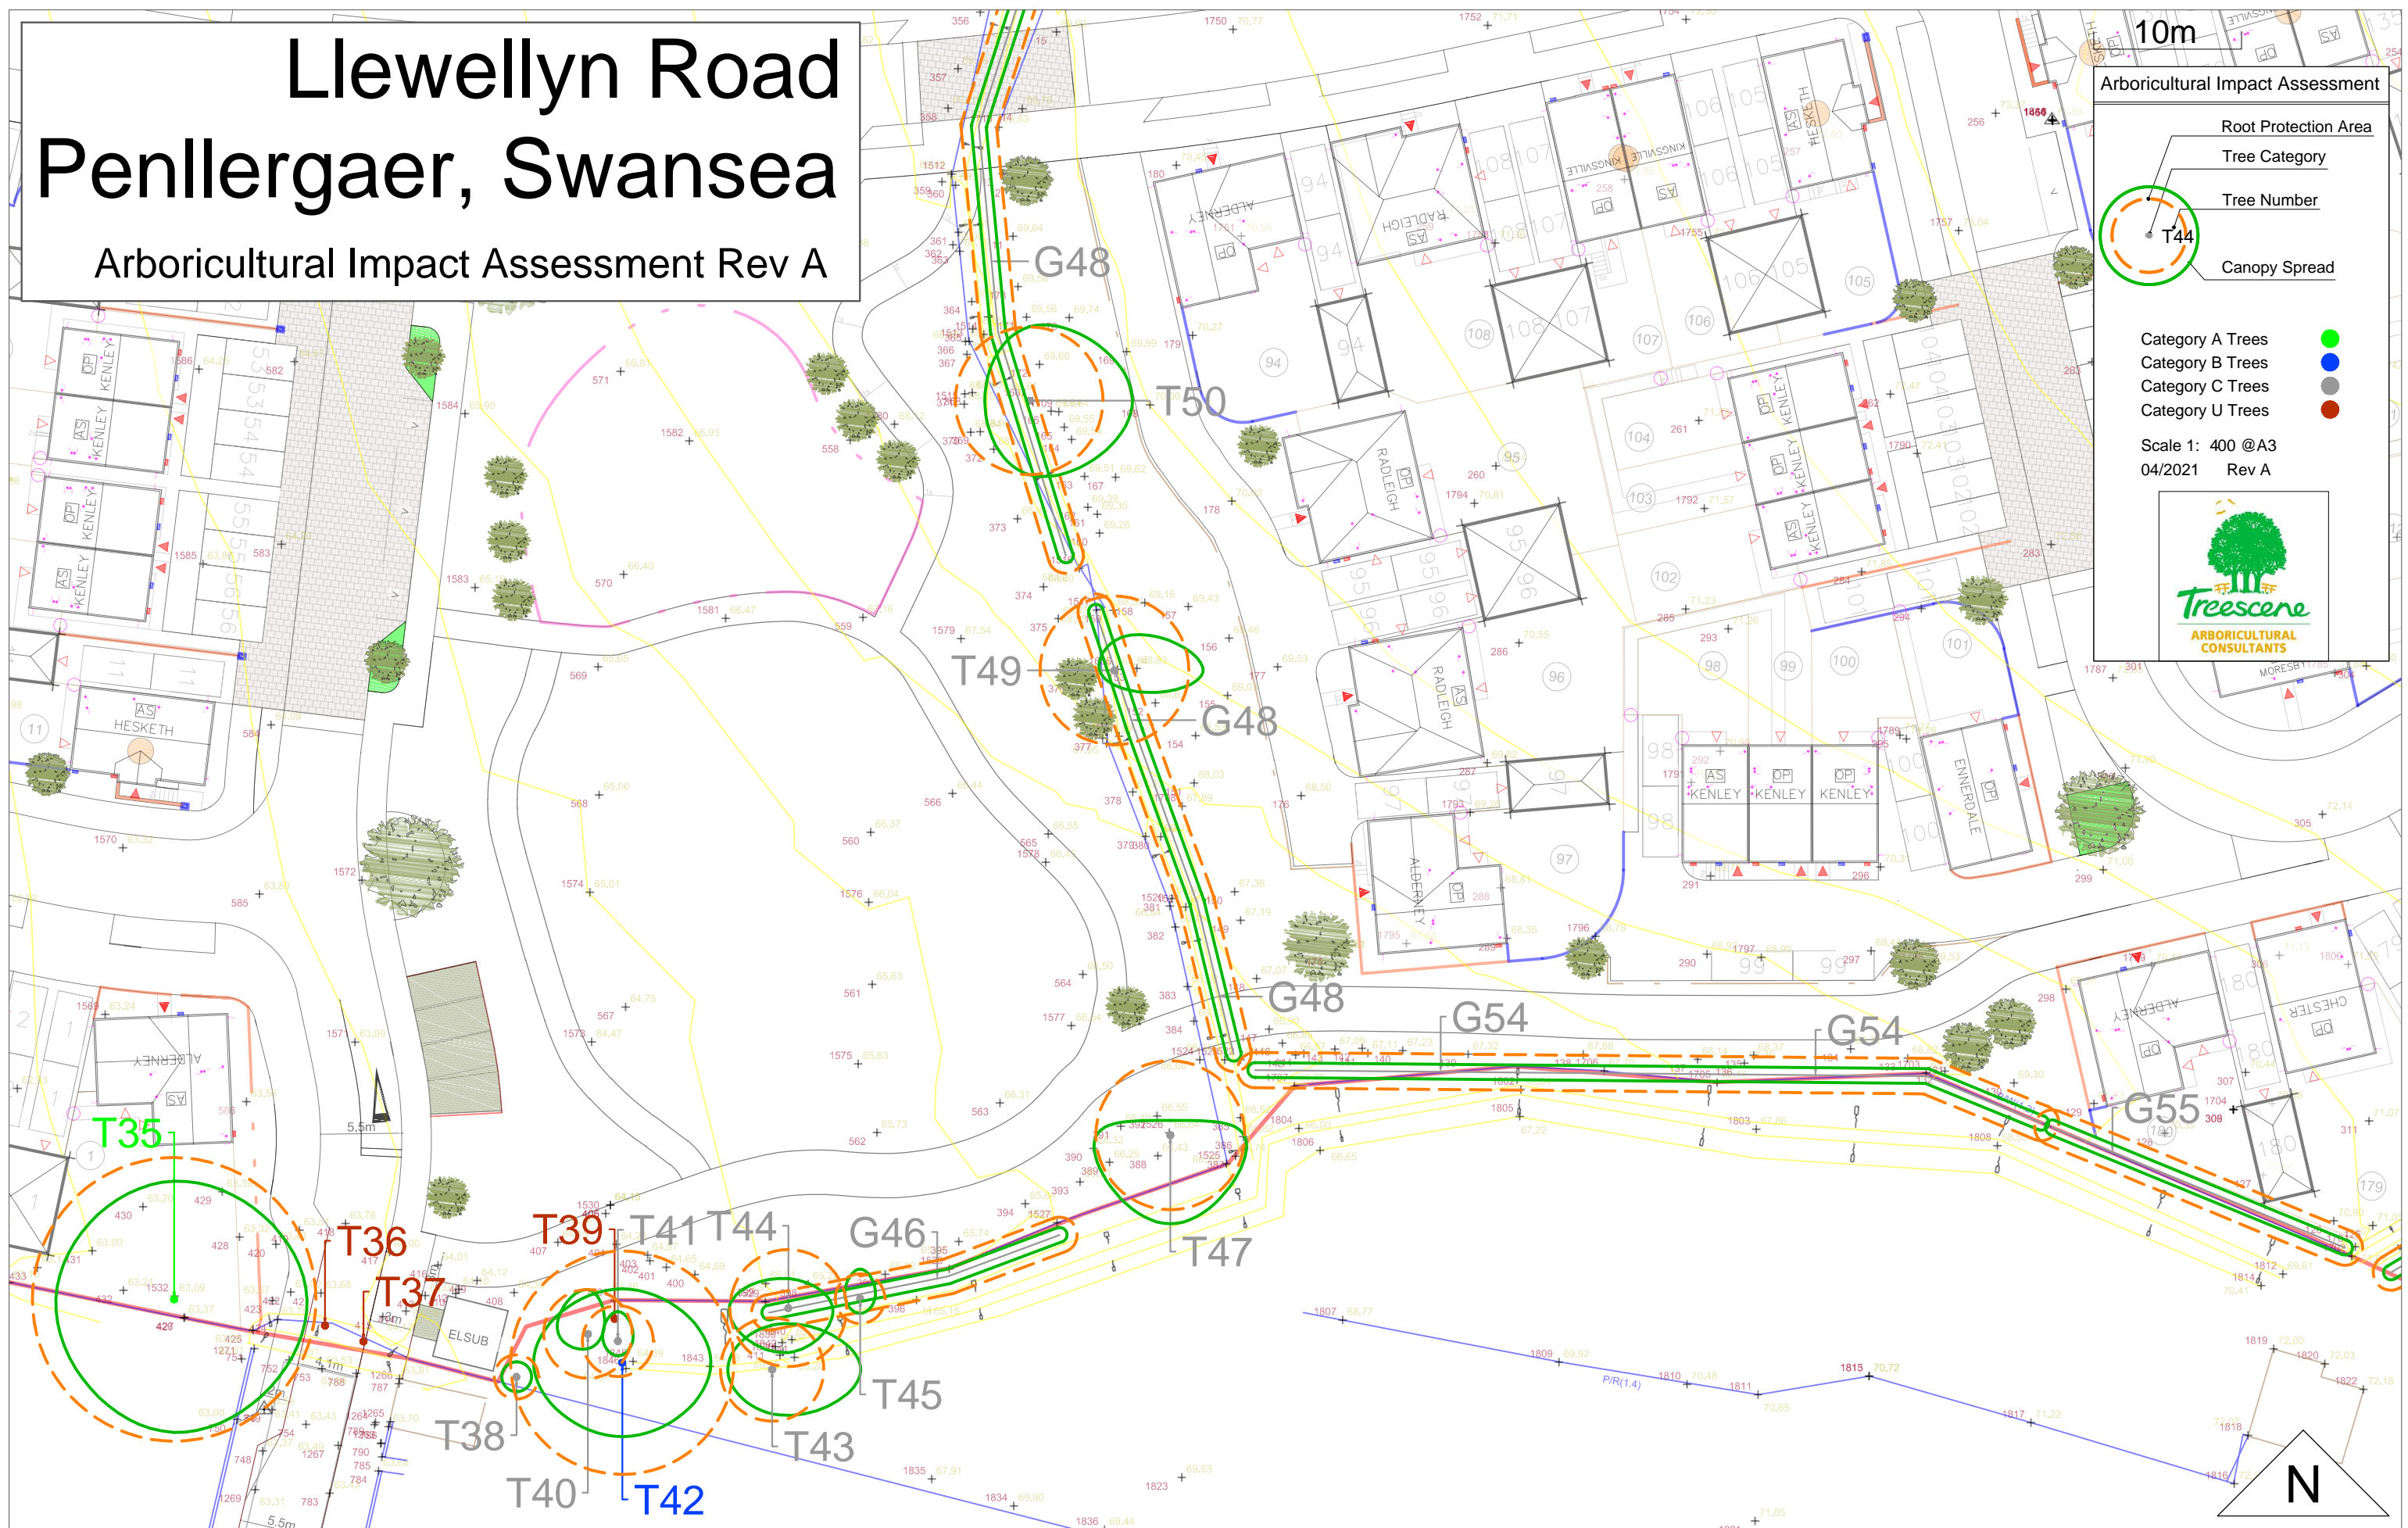

Scale 1: 400 @A3
04/2021 Rev A

Llewellyn Road Penllergaer, Swansea

Arboricultural Impact Assessment Rev A

Arboricultural Impact Assessment

- Root Protection Area
- Tree Category
- Tree Number
- Canopy Spread

- Category A Trees ●
- Category B Trees ●
- Category C Trees ●
- Category U Trees ●

Scale 1: 400 @A3
04/2021 Rev A

Llewellyn Road Penltergaer, Swansea

Arboricultural Impact Assessment Rev A

10m

Arboricultural Impact Assessment

- Category A Trees
- Category B Trees
- Category C Trees
- Category U Trees

Scale 1: 400 @A3
04/2021 Rev A

Llewellyn Road Penlergaer, Swansea

Arboricultural Impact Assessment Rev A

10m

Arboricultural Impact Assessment

- Root Protection Area
- Tree Category
- Tree Number
- Canopy Spread

Category A Trees ●
 Category B Trees ●
 Category C Trees ●
 Category U Trees ●

Scale 1: 400 @A3
 04/2021 Rev A