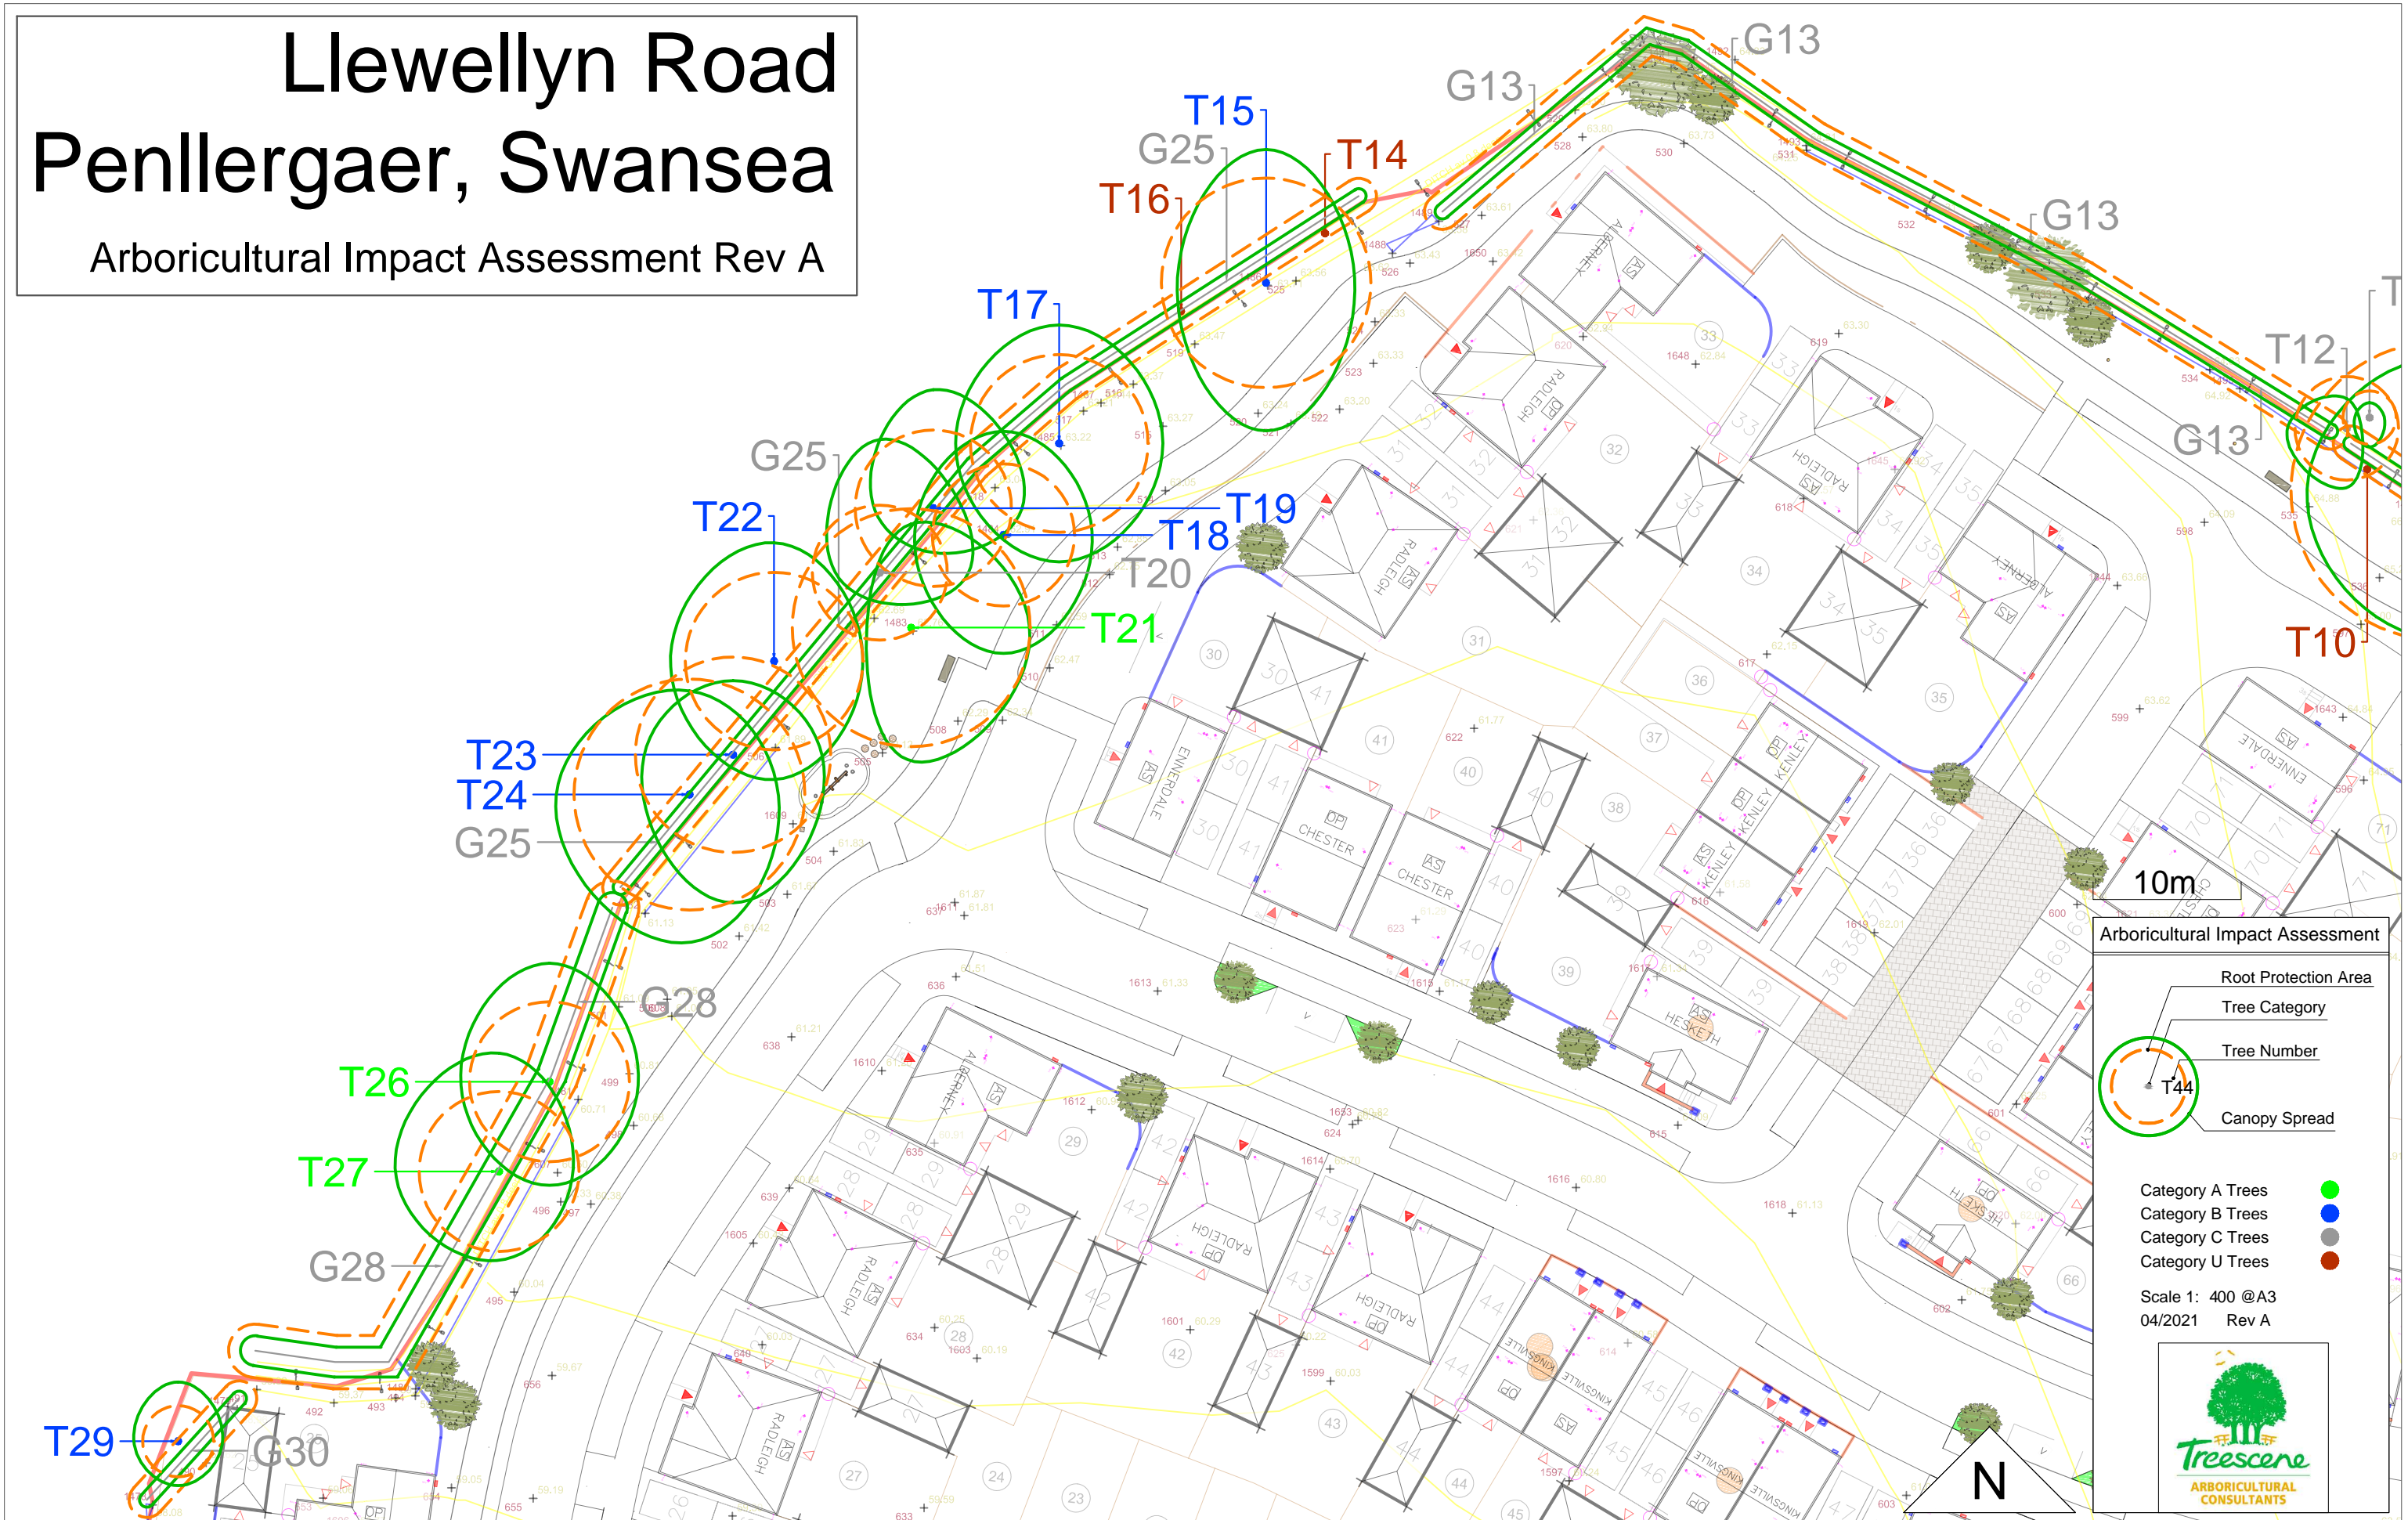

Scale 1: 400 @A3
 04/2021 Rev A

Llewellyn Road Penllergaer, Swansea

Arboricultural Impact Assessment Rev A

10m

Arboricultural Impact Assessment

- Root Protection Area
- Tree Category
- Tree Number
- Canopy Spread

- Category A Trees ●
- Category B Trees ●
- Category C Trees ●
- Category U Trees ●

Scale 1: 400 @A3
04/2021 Rev A

Llewellyn Road Penllergaer, Swansea

Arboricultural Impact Assessment Rev A

Llewellyn Road Penllergaer, Swansea

Arboricultural Impact Assessment Rev A

Arboricultural Impact Assessment

- Root Protection Area
- Tree Category
- Tree Number
- Canopy Spread

Category A Trees ●
 Category B Trees ●
 Category C Trees ●
 Category U Trees ●

Scale 1: 400 @A3
04/2021 Rev A

Llewellyn Road Penllergaer, Swansea

Arboricultural Impact Assessment Rev A

Arboricultural Impact Assessment

- Root Protection Area
- Tree Category
- Tree Number
- Canopy Spread