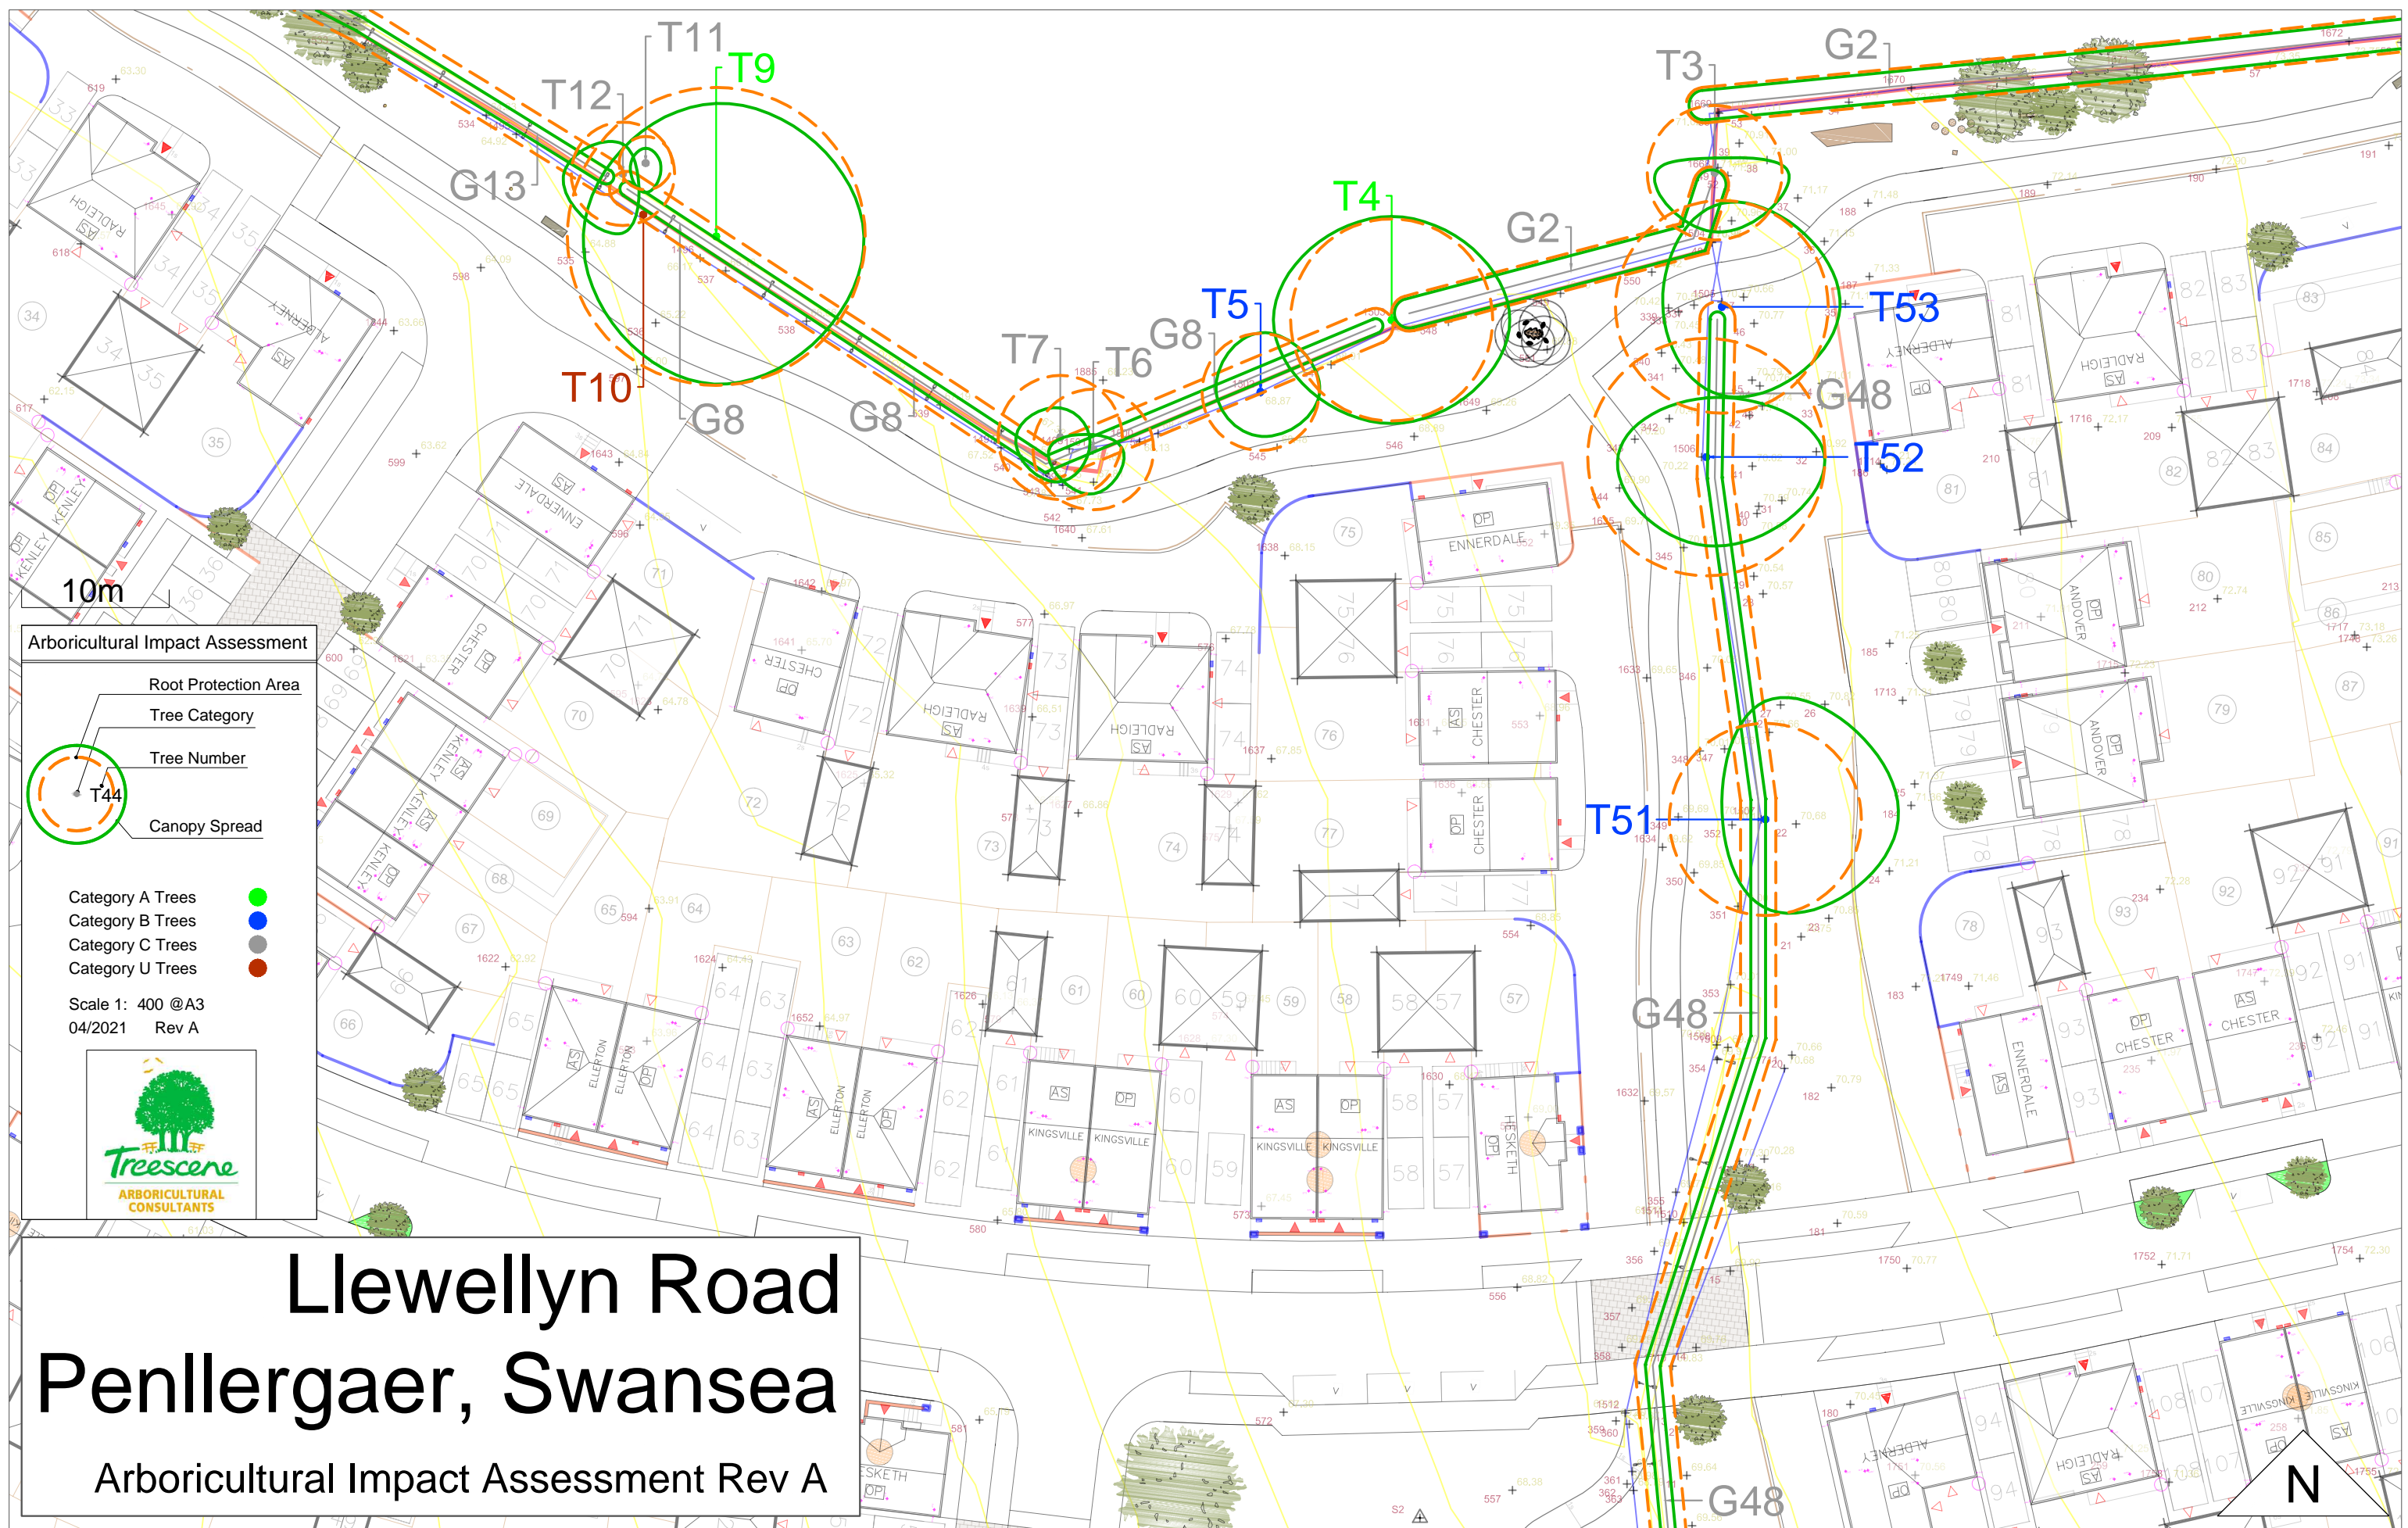

Llewellyn Road Penllergaer, Swansea

Arboricultural Impact Assessment Rev A

10m.

Arboricultural Impact Assessment

- Category A Trees ●
- Category B Trees ●
- Category C Trees ●
- Category U Trees ●

Scale 1:1200 @A3
04/2021 Rev A

Llewellyn Road Penlergaer, Swansea

Arboricultural Impact Assessment Rev A

10m

Arboricultural Impact Assessment

- Root Protection Area
- Tree Category
- Tree Number
- Canopy Spread

Category A Trees ●
 Category B Trees ●
 Category C Trees ●
 Category U Trees ●

Scale 1: 400 @A3
 04/2021 Rev A

Llewellyn Road Penllergaer, Swansea

Arboricultural Impact Assessment Rev A

10m

Arboricultural Impact Assessment

- Root Protection Area
- Tree Category
- Tree Number
- Canopy Spread

Arboricultural Impact Assessment Rev A

Arboricultural Impact Assessment

- Root Protection Area
- Tree Category
- Tree Number
- Canopy Spread

Category A Trees ●
 Category B Trees ●
 Category C Trees ●
 Category U Trees ●