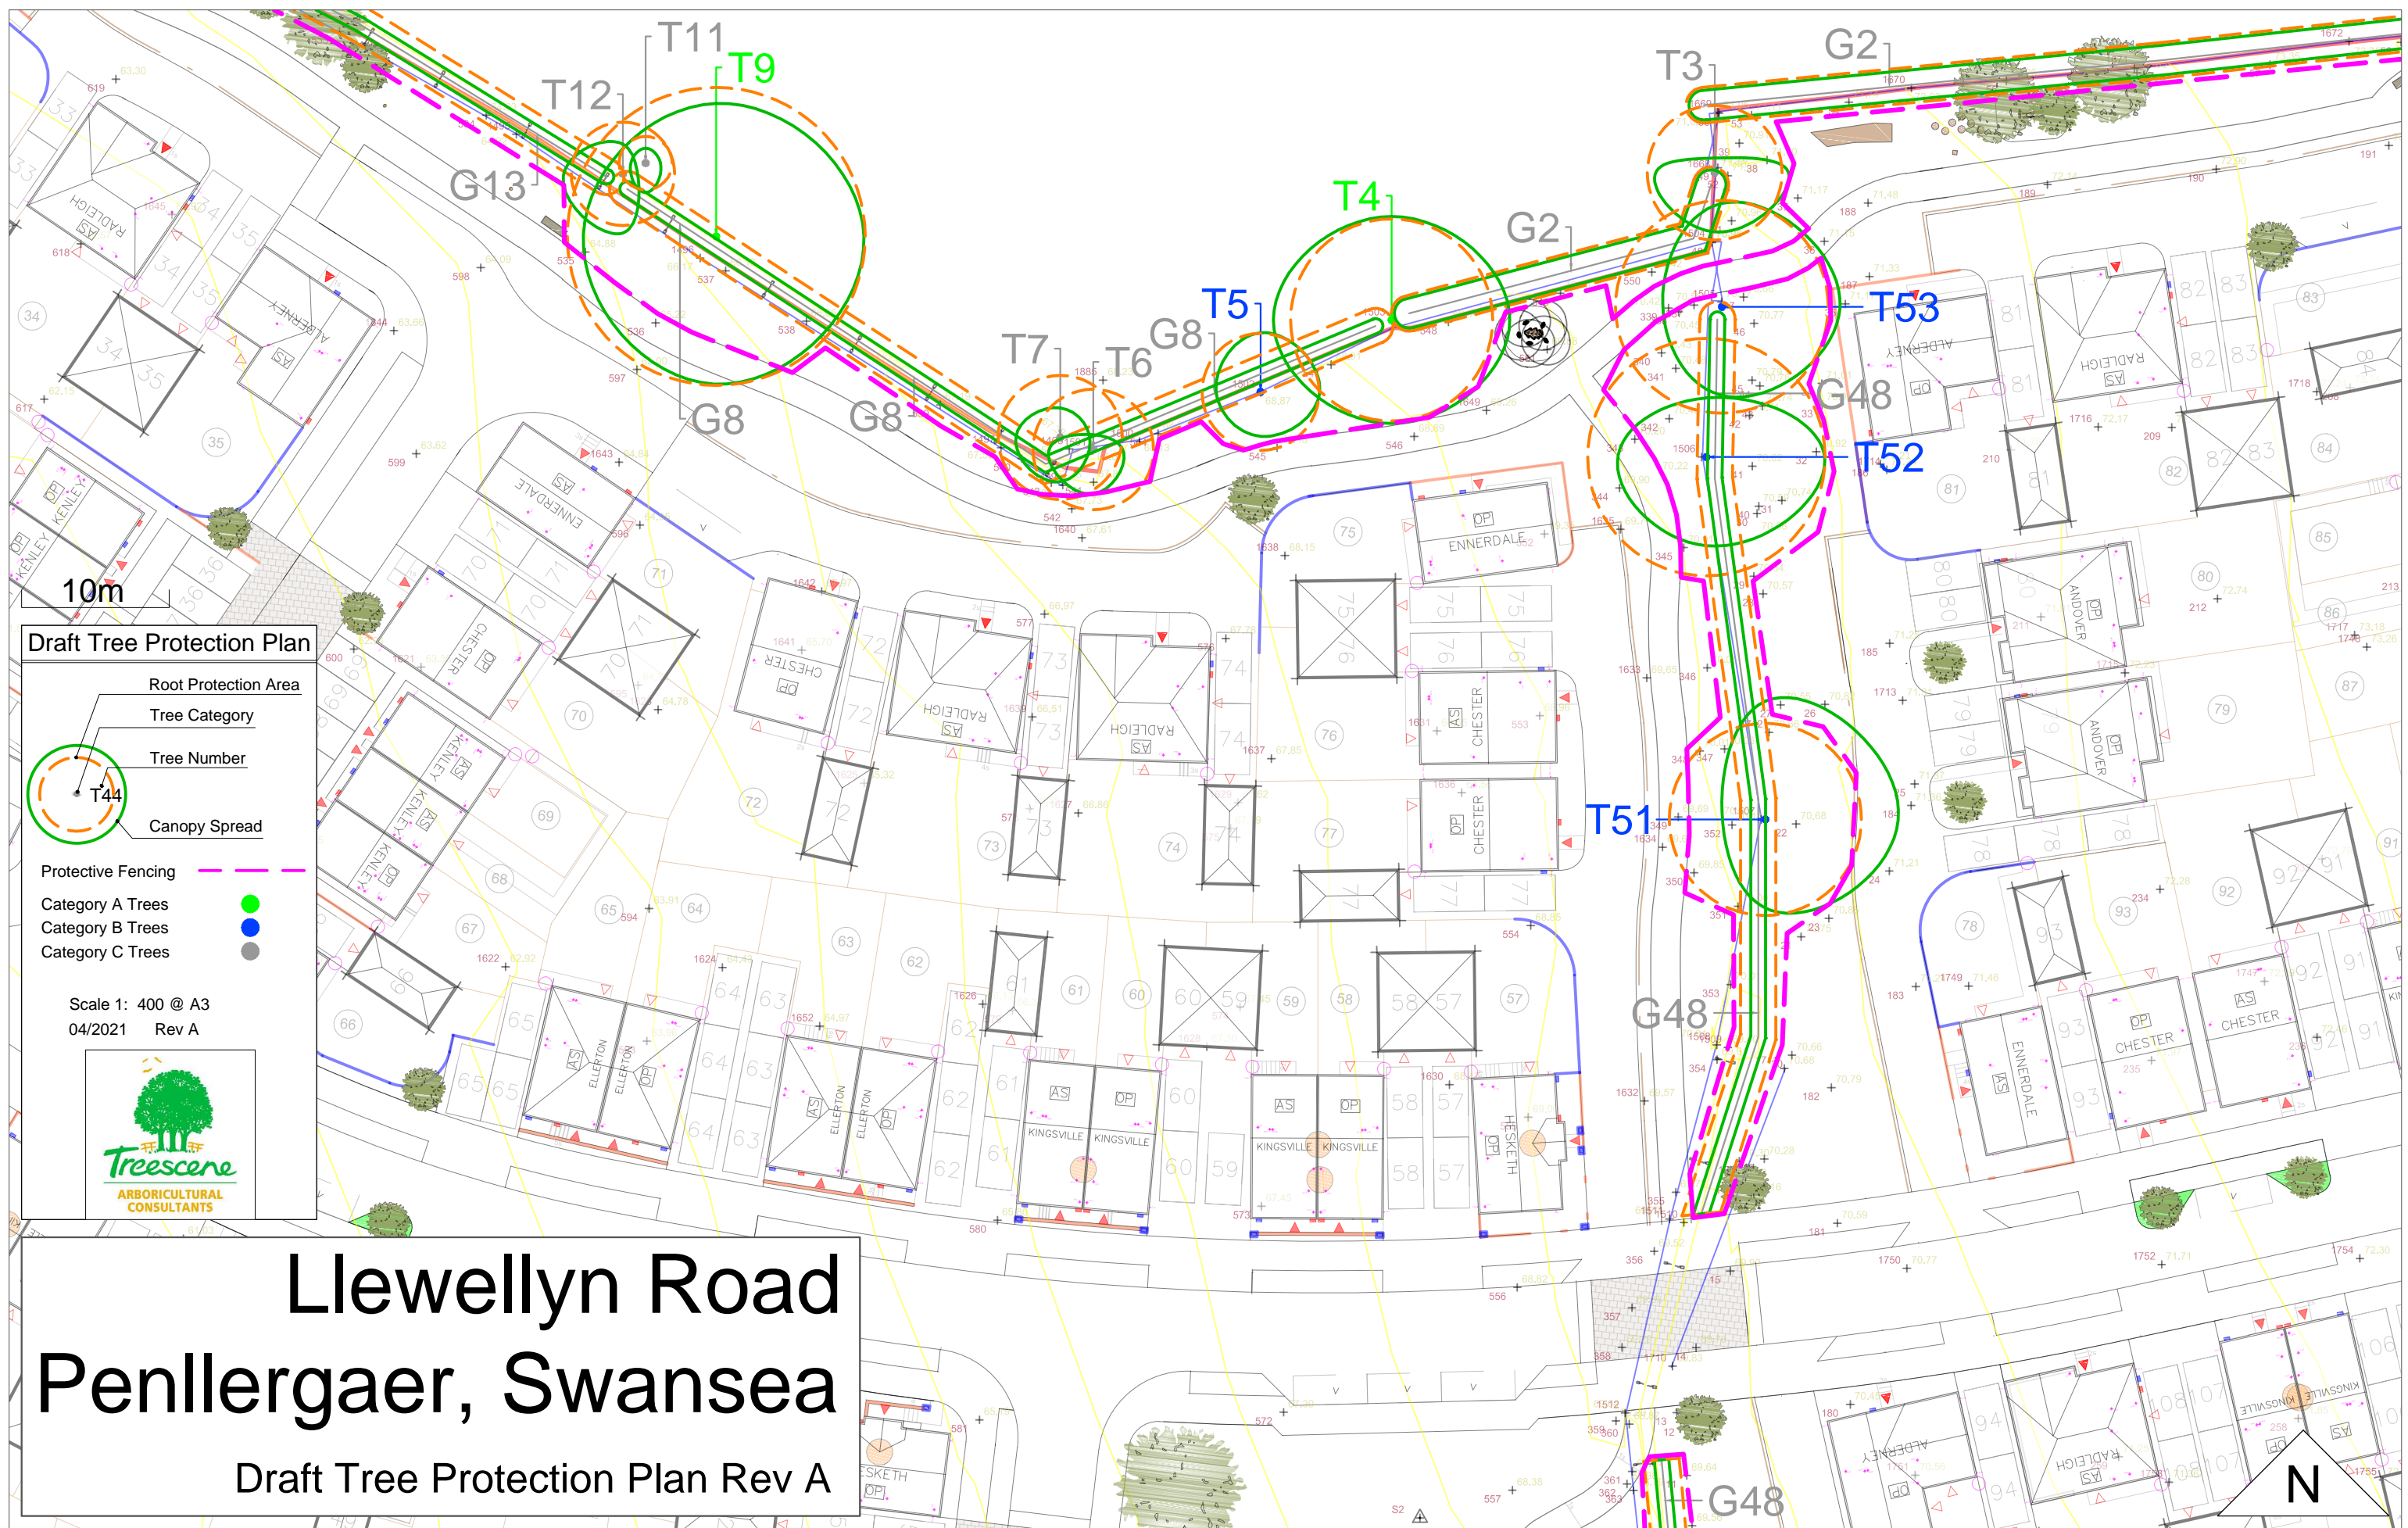

## Draft Tree Protection Plan

- Root Protection Area
- Tree Category
- Tree Number
- Canopy Spread
- Protective Fencing
- Category A Trees
- Category B Trees
- Category C Trees

Scale 1:1200 @ A3  
04/2021 Rev A

### Draft Tree Protection Plan

- Root Protection Area
- Tree Category
- Tree Number
- Canopy Spread

Protective Fencing

- Category A Trees
- Category B Trees
- Category C Trees

Scale 1: 400 @ A3  
04/2021 Rev A

**Draft Tree Protection Plan**

- Root Protection Area
- Tree Category
- Tree Number
- Canopy Spread
- Protective Fencing
- Category A Trees
- Category B Trees
- Category C Trees

Scale 1: 400 @ A3  
04/2021 Rev A

# Llewellyn Road Penllergaer, Swansea

Draft Tree Protection Plan Rev A

**Draft Tree Protection Plan**

- Root Protection Area
- Tree Category
- Tree Number
- Canopy Spread

Protective Fencing

- Category A Trees
- Category B Trees
- Category C Trees