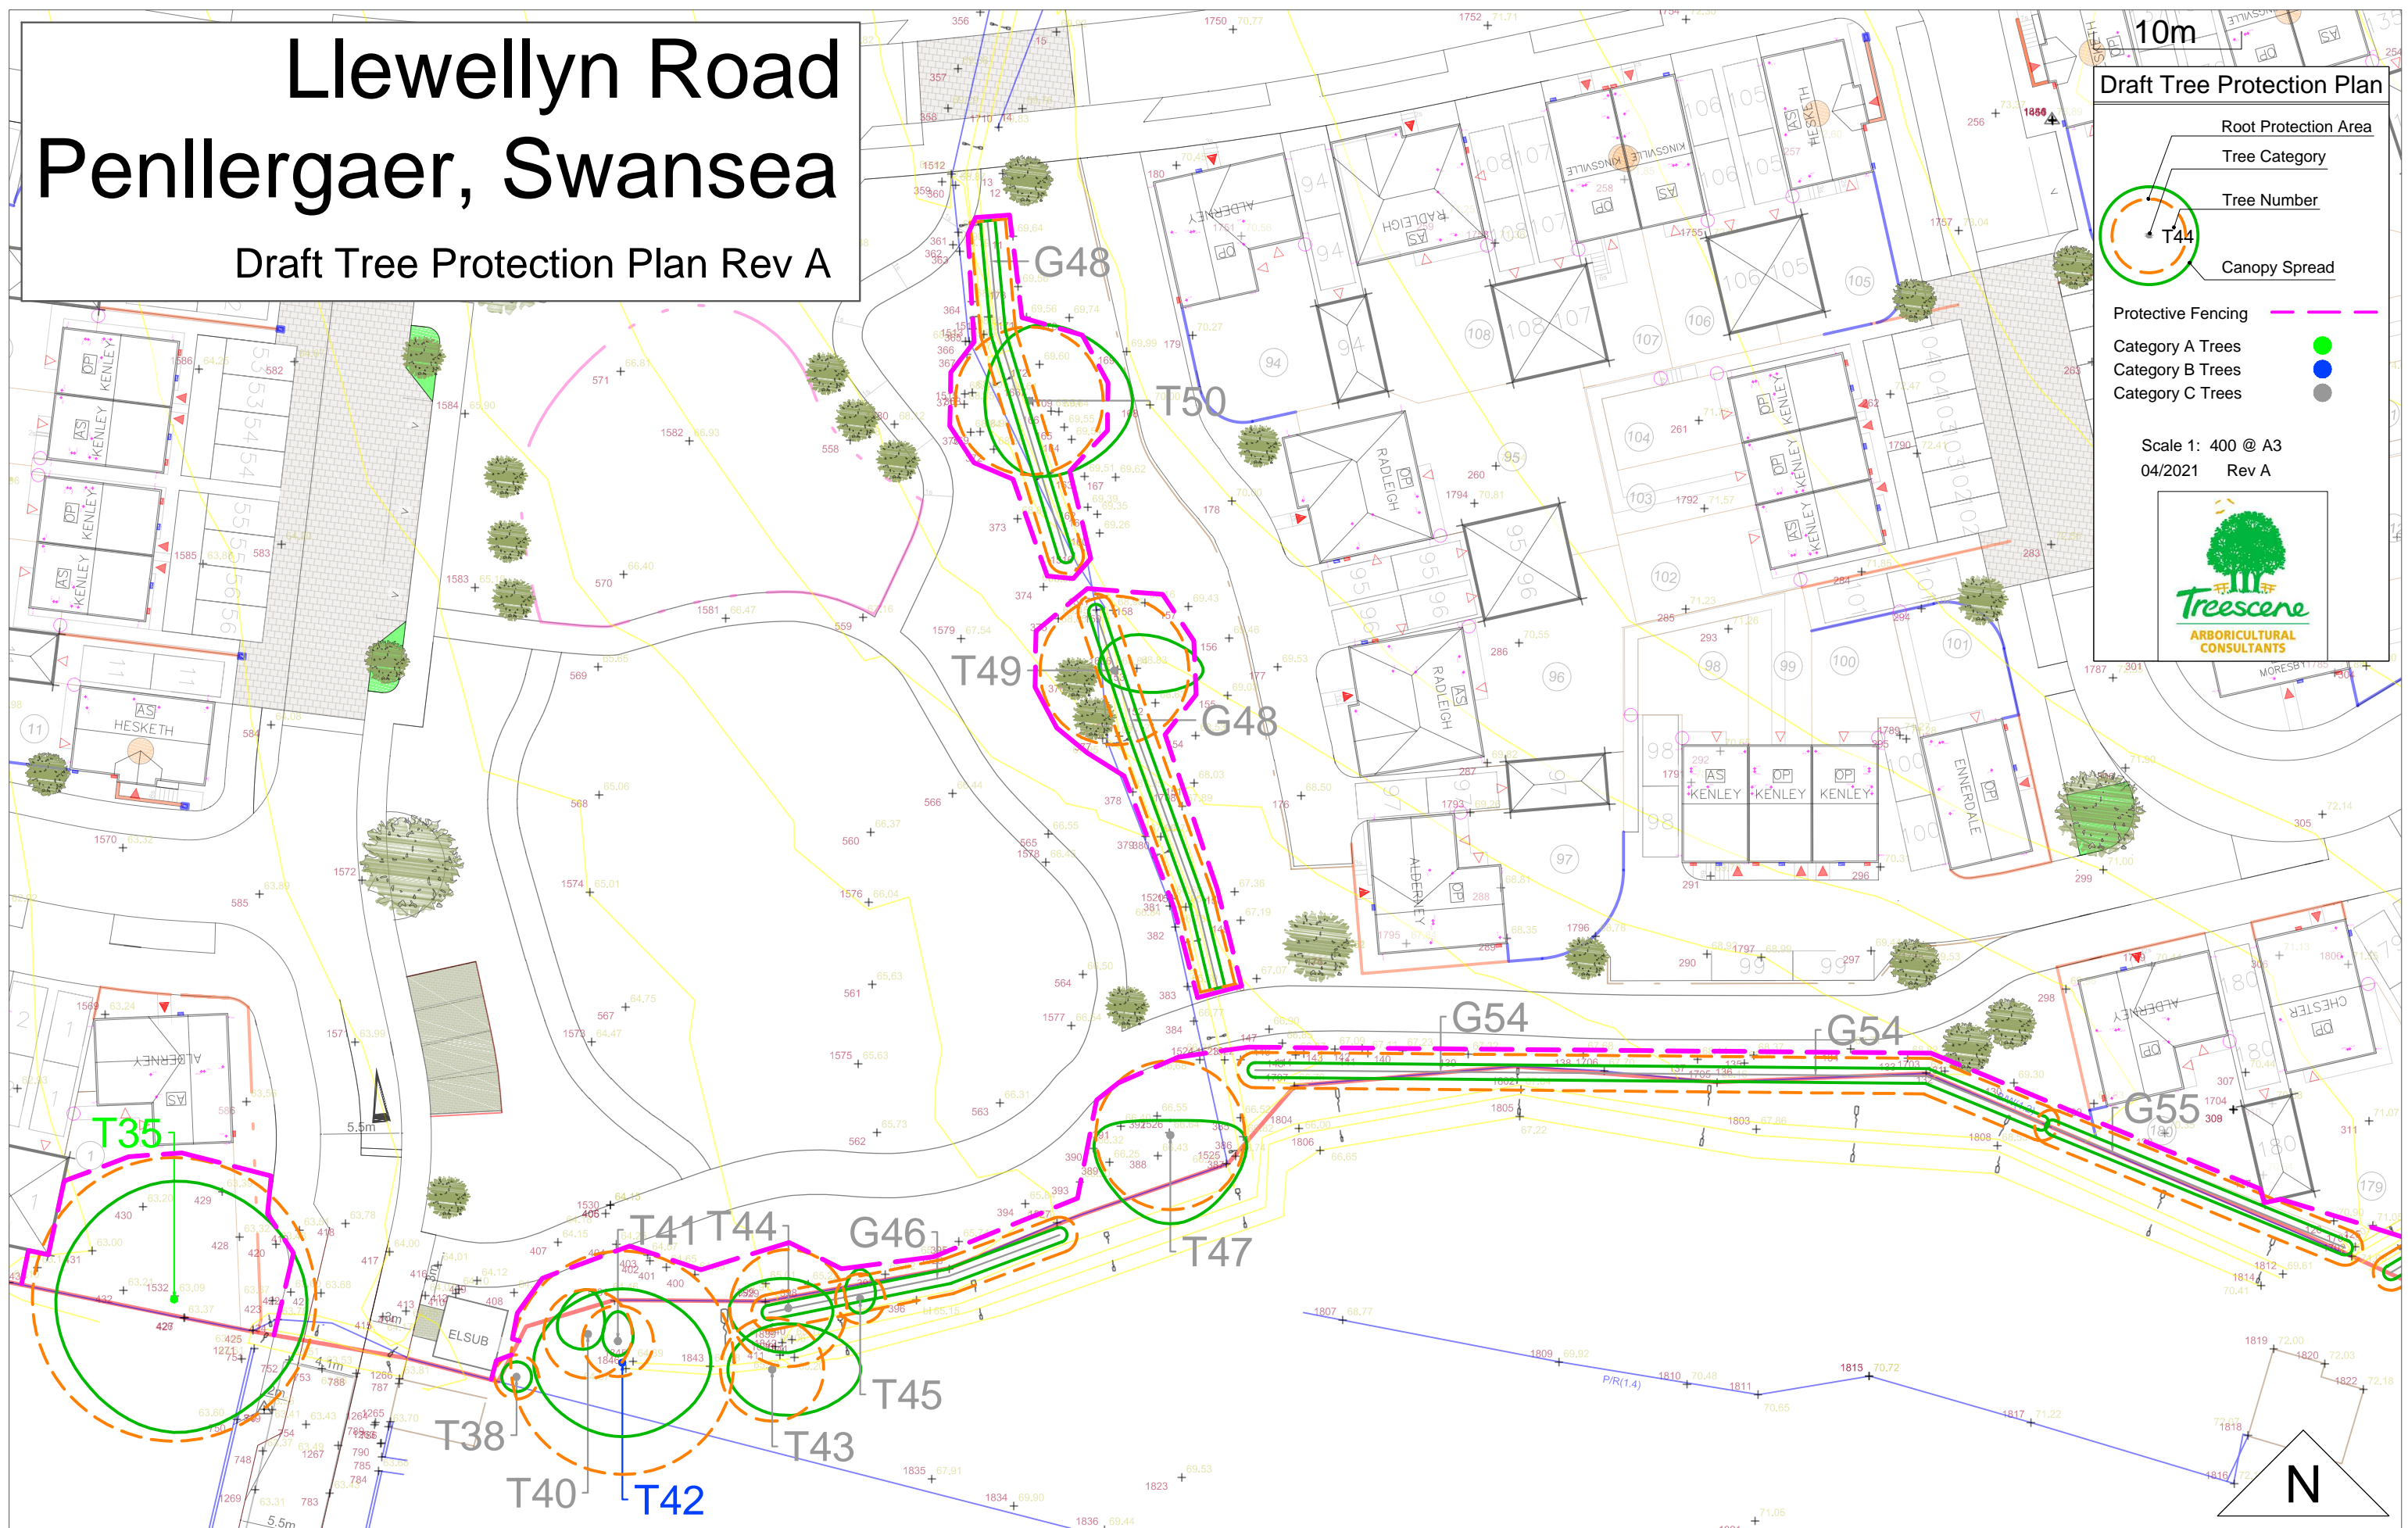

## Draft Tree Protection Plan

- Root Protection Area
- Tree Category
- Tree Number
- Canopy Spread
- Protective Fencing
- Category A Trees
- Category B Trees
- Category C Trees

Scale 1: 400 @ A3  
04/2021 Rev A

# Llewellyn Road Penlergaer, Swansea

Draft Tree Protection Plan Rev A

10m

**Draft Tree Protection Plan**

- Root Protection Area
- Tree Category
- Tree Number
- Canopy Spread

Protective Fencing

- Category A Trees
- Category B Trees
- Category C Trees