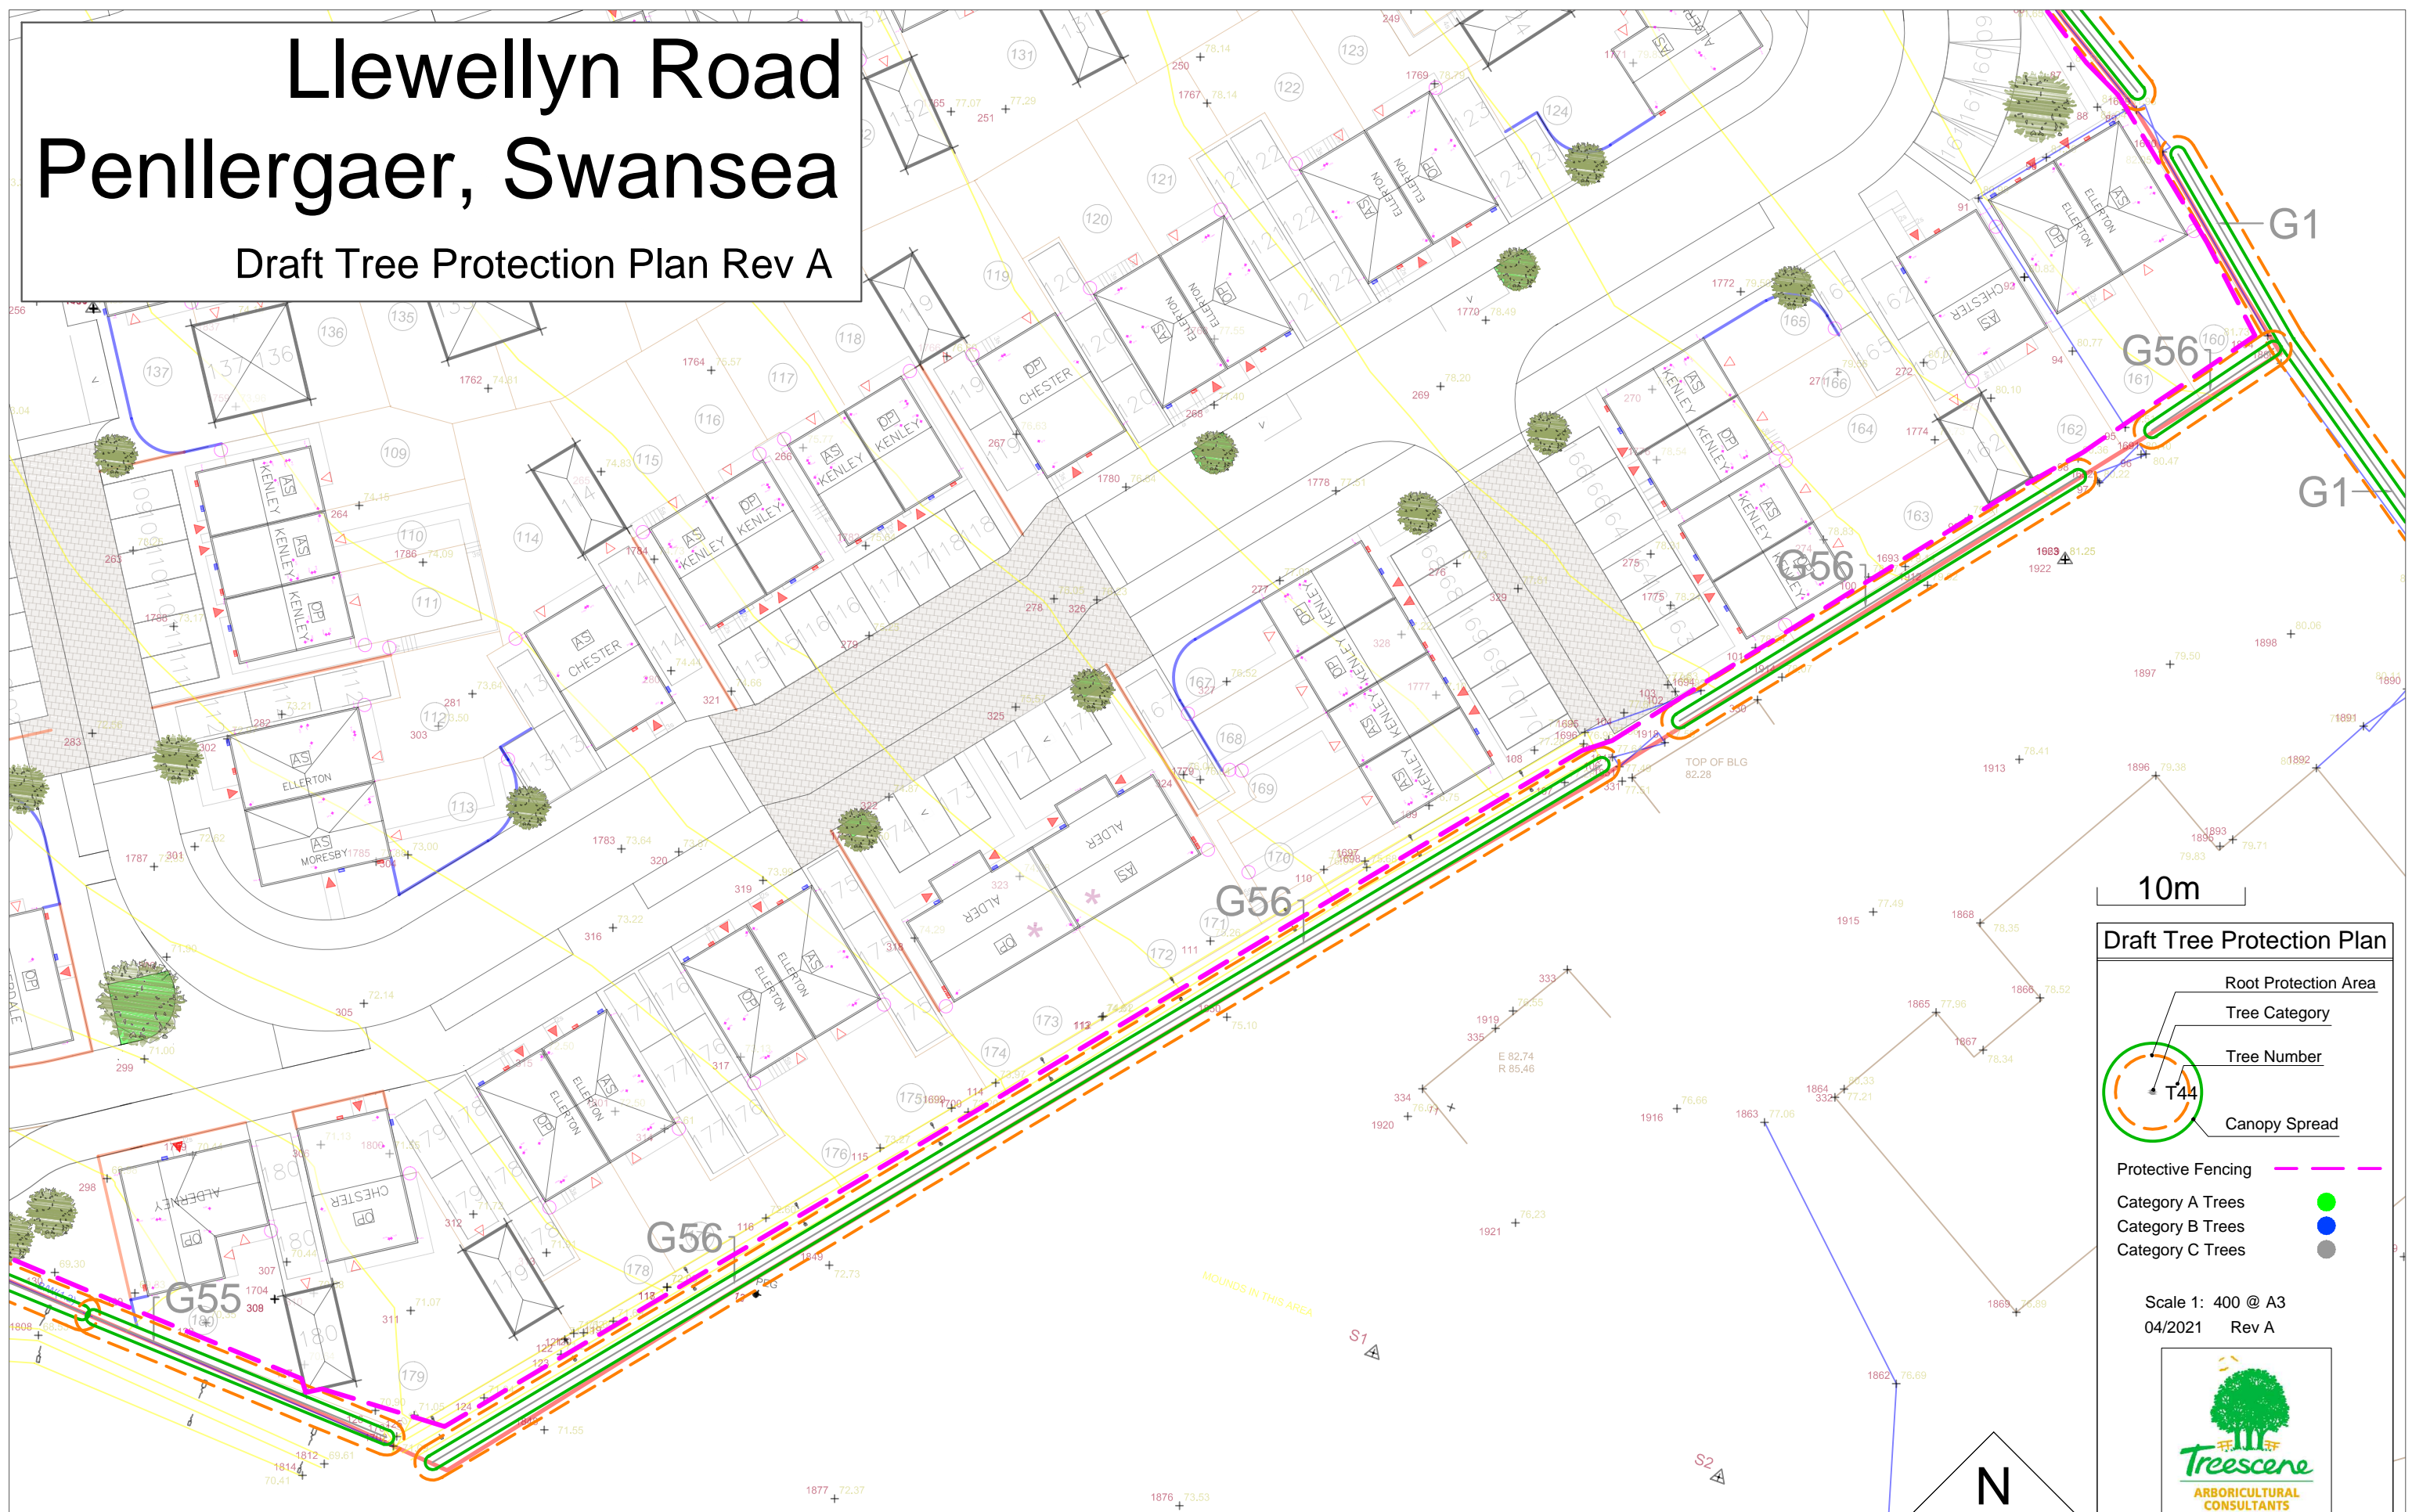

## Draft Tree Protection Plan

- Root Protection Area
- Tree Category
- Tree Number
- Canopy Spread
- Protective Fencing
- Category A Trees
- Category B Trees
- Category C Trees

Scale 1: 400 @ A3  
04/2021 Rev A

# Llewellyn Road Penlergaer, Swansea

Draft Tree Protection Plan Rev A

10m

**Draft Tree Protection Plan**

- Root Protection Area
- Tree Category
- Tree Number
- Canopy Spread

Protective Fencing

- Category A Trees
- Category B Trees
- Category C Trees