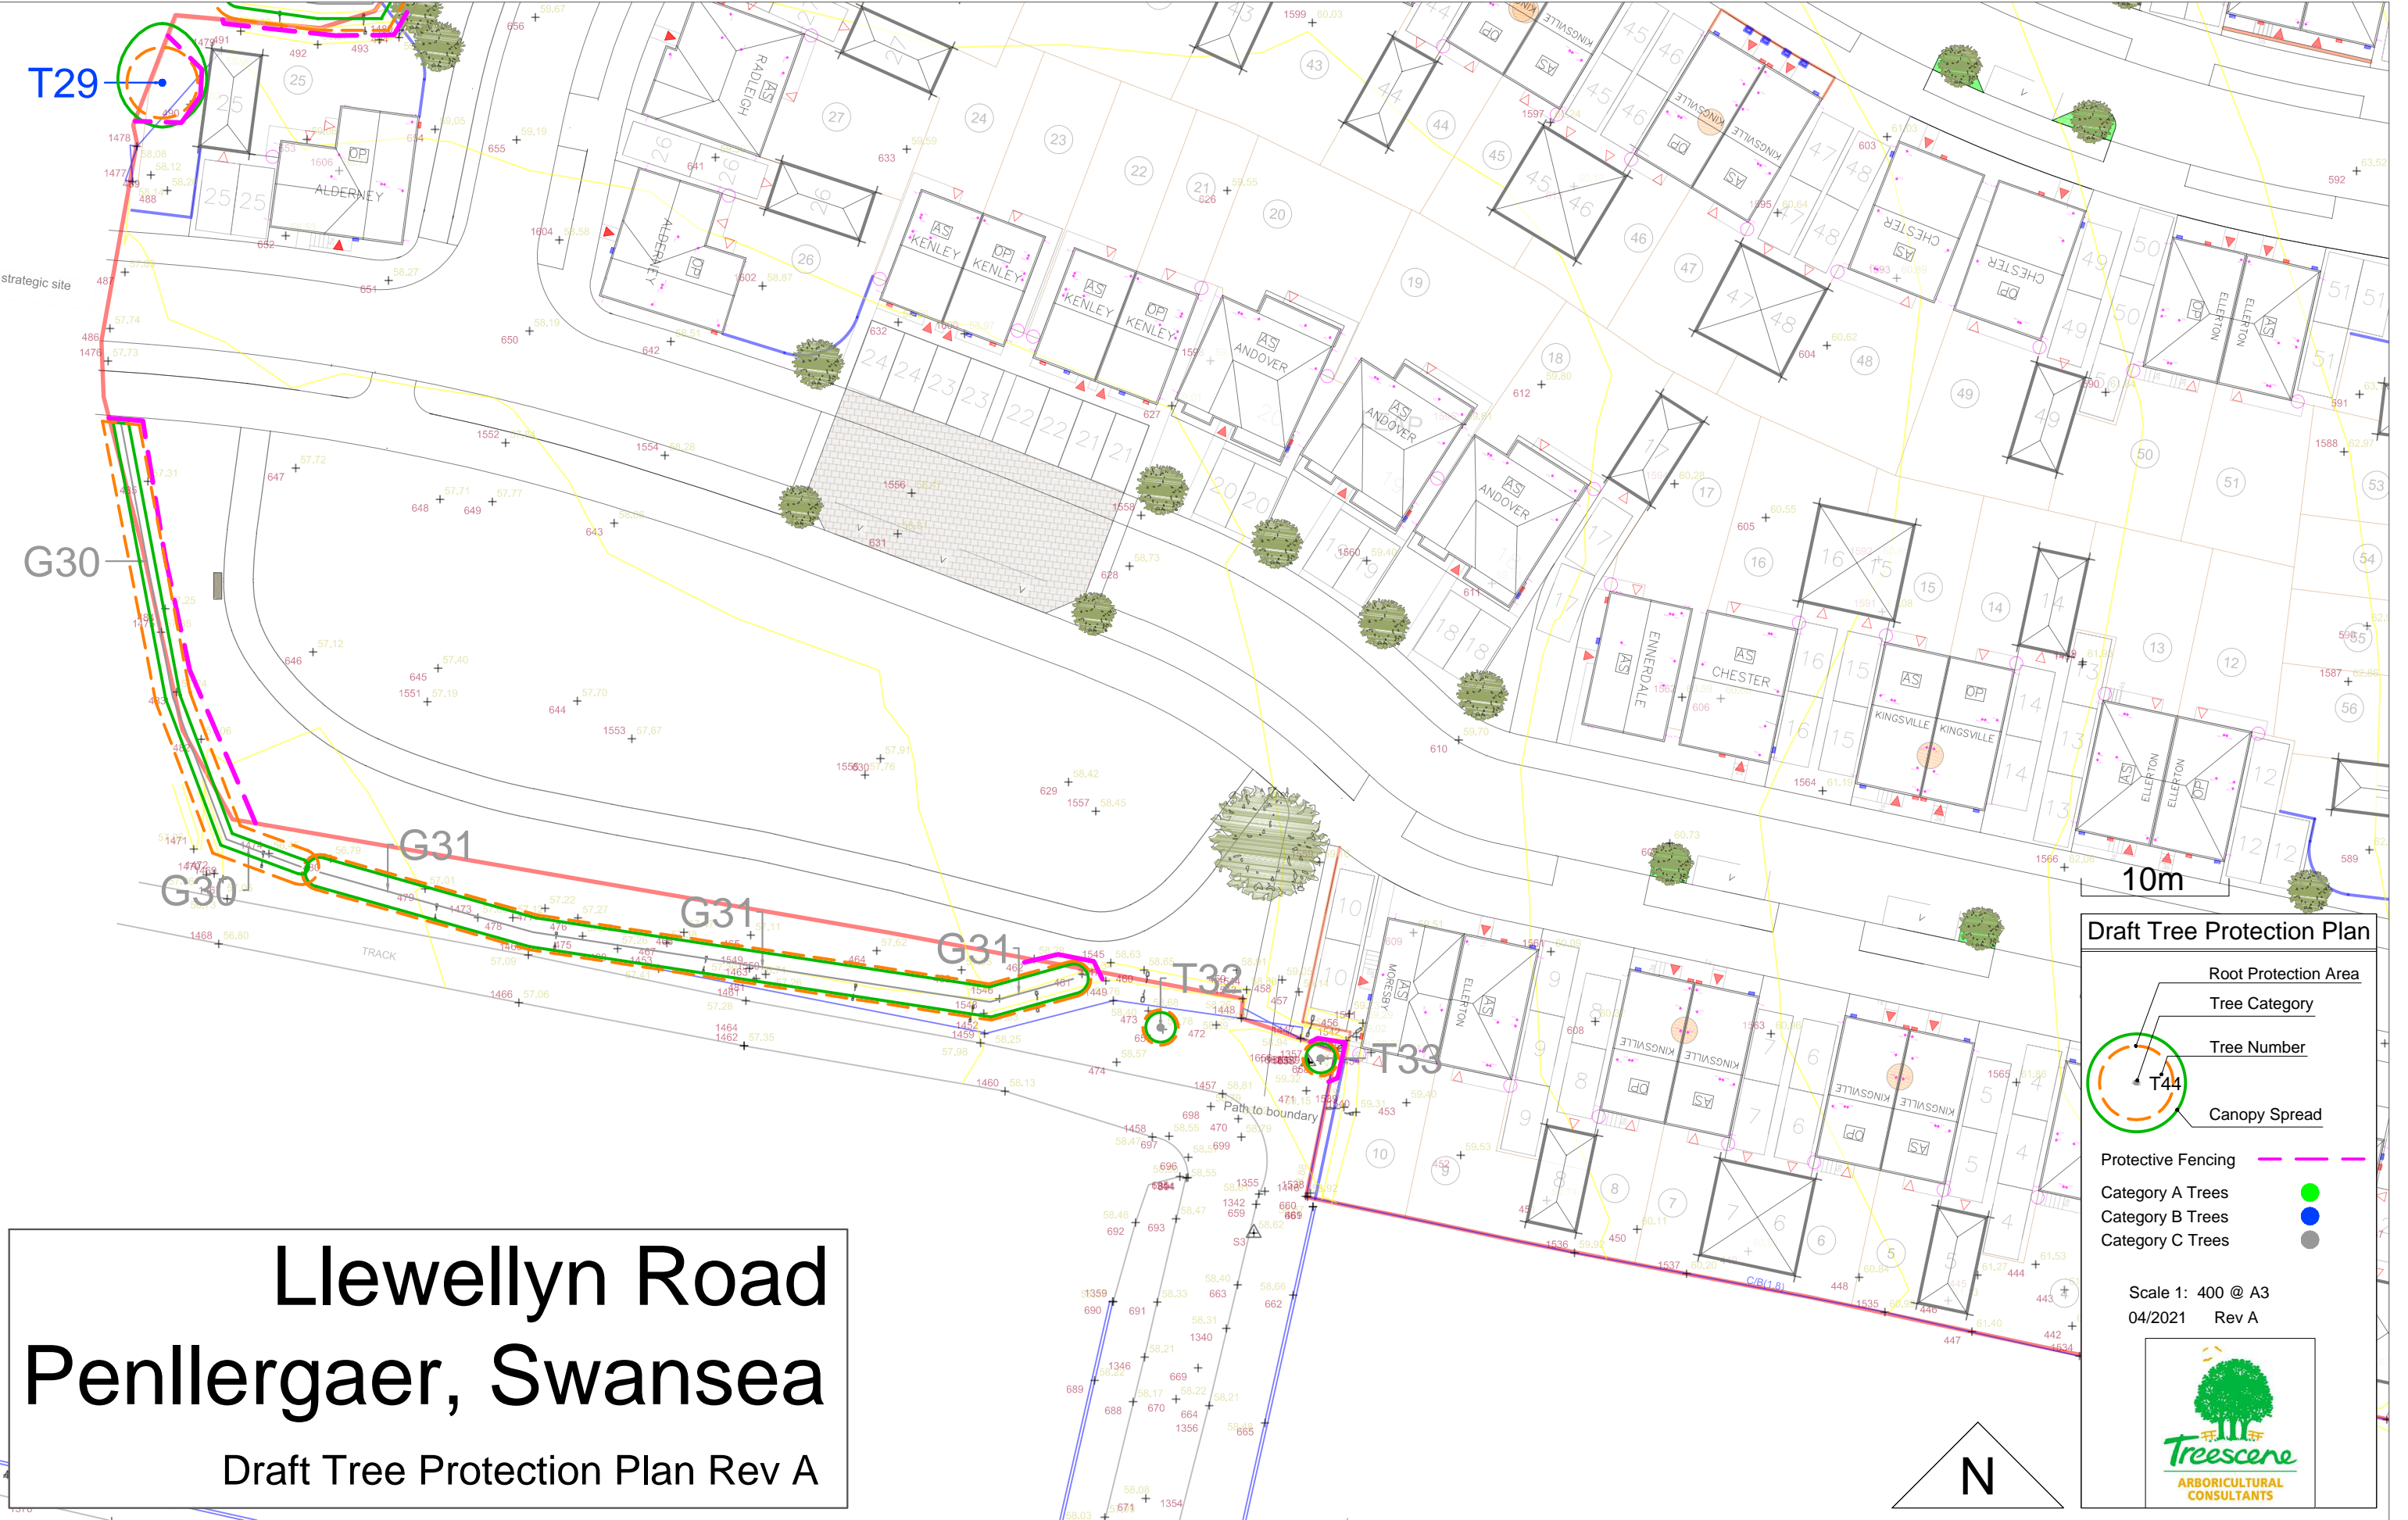

Llewellyn Road Penllergaer, Swansea

Draft Tree Protection Plan Rev A

Draft Tree Protection Plan

- Protective Fencing
- Category A Trees
- Category B Trees
- Category C Trees

Scale 1: 400 @ A3
04/2021 Rev A