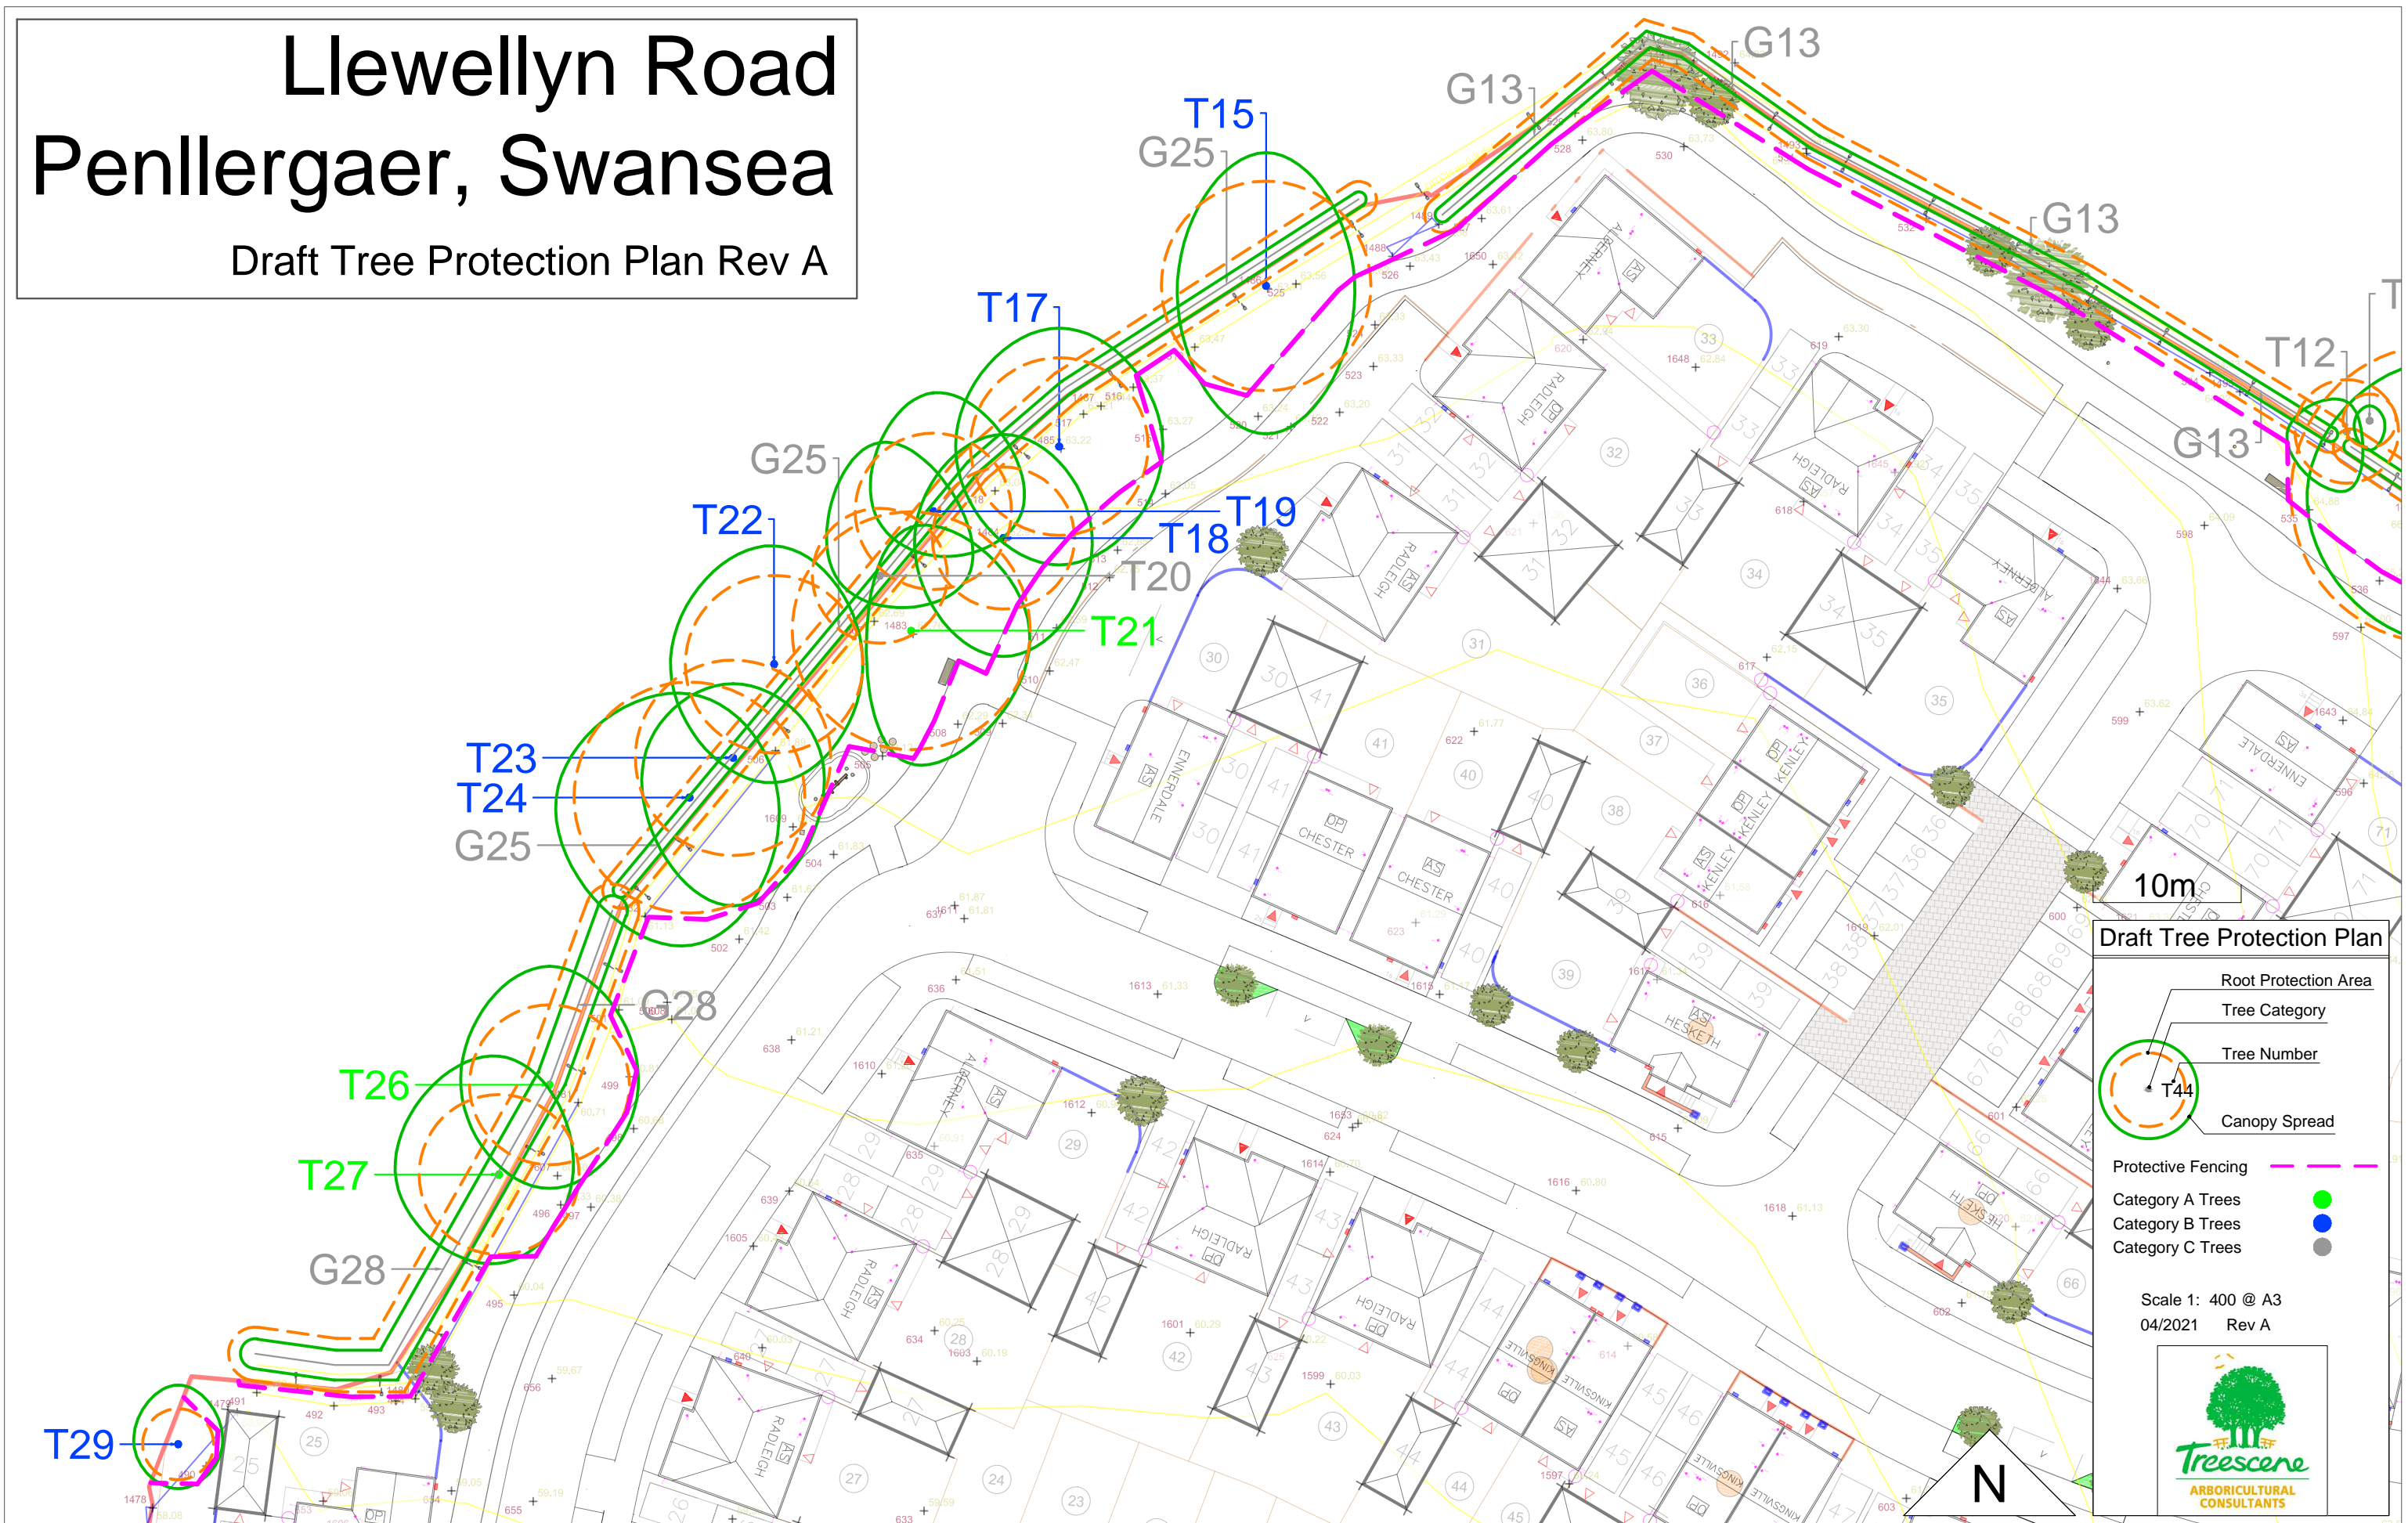

**Draft Tree Protection Plan**

- Root Protection Area
- Tree Category
- Tree Number
- Canopy Spread
- Protective Fencing
- Category A Trees
- Category B Trees
- Category C Trees

Scale 1: 400 @ A3  
04/2021 Rev A

# Llewellyn Road Penllergaer, Swansea

Draft Tree Protection Plan Rev A

# Llewellyn Road Penllergaer, Swansea

Draft Tree Protection Plan Rev A

**Draft Tree Protection Plan**

- Root Protection Area
- Tree Category
- Tree Number
- Canopy Spread

Protective Fencing

- Category A Trees
- Category B Trees
- Category C Trees