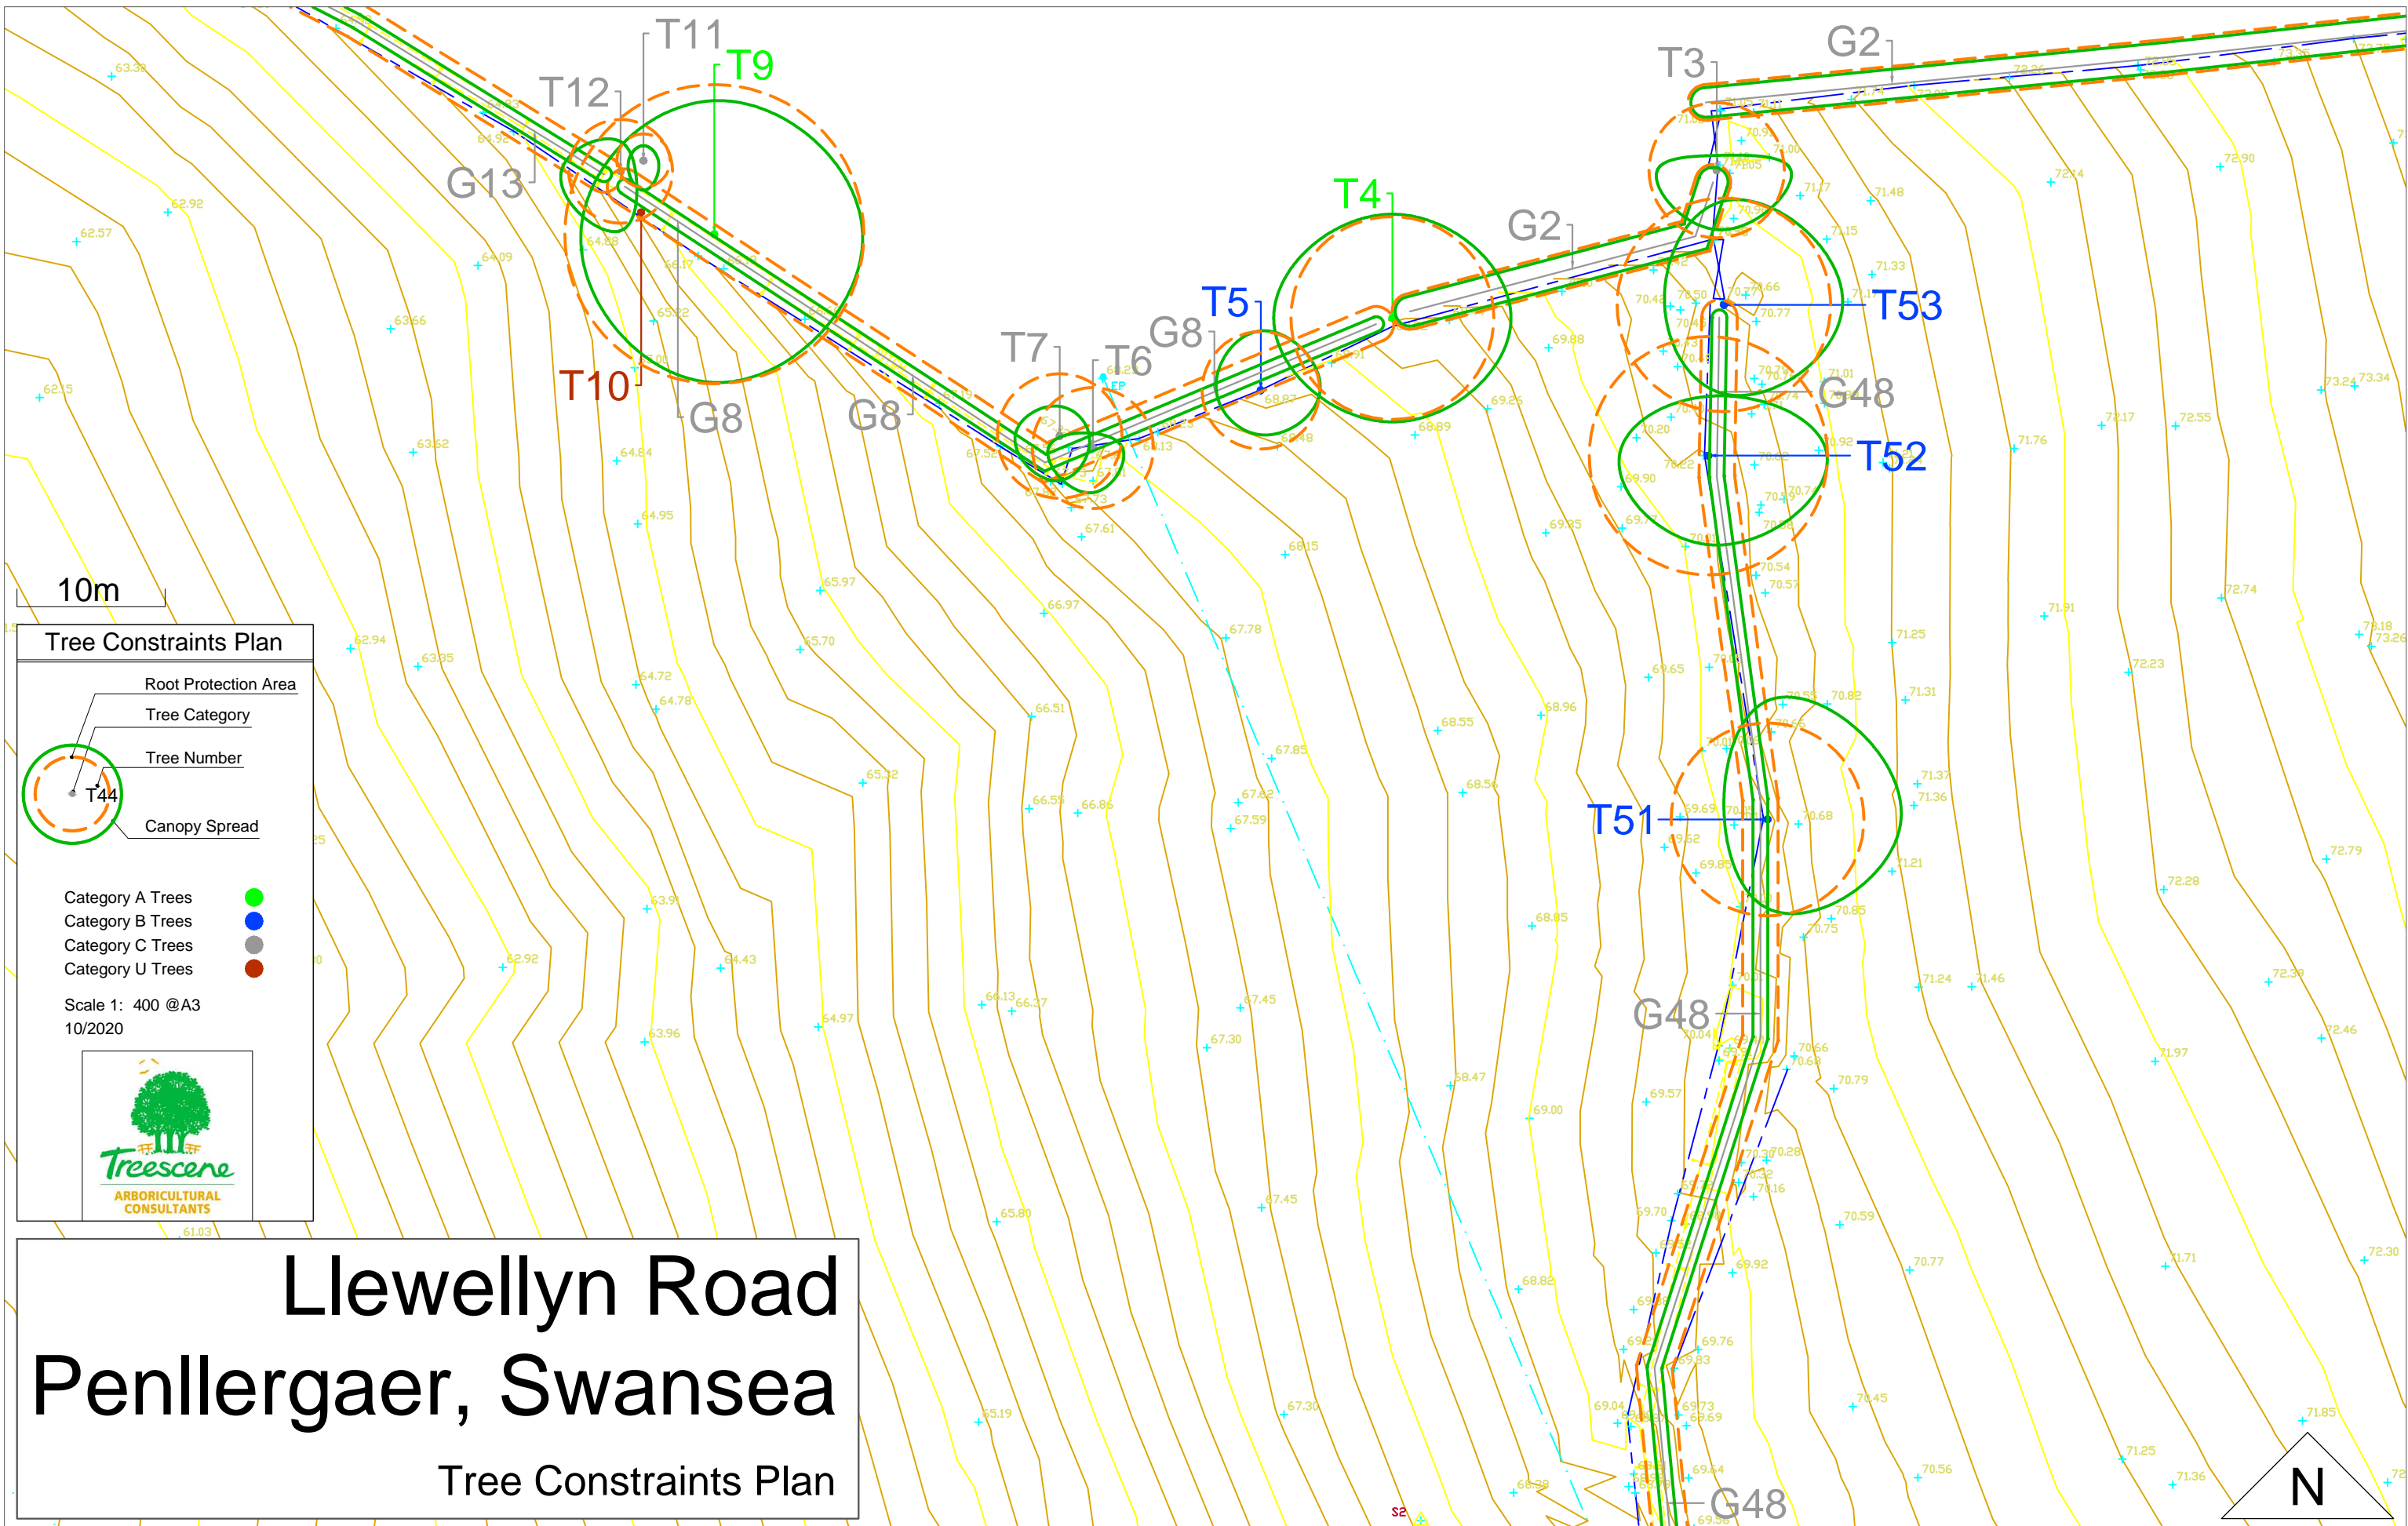

10m

Tree Constraints Plan

- Category A Trees ●
- Category B Trees ●
- Category C Trees ●
- Category U Trees ●

Scale 1: 400 @A3
10/2020

Llewellyn Road Penllergaer, Swansea

Tree Constraints Plan