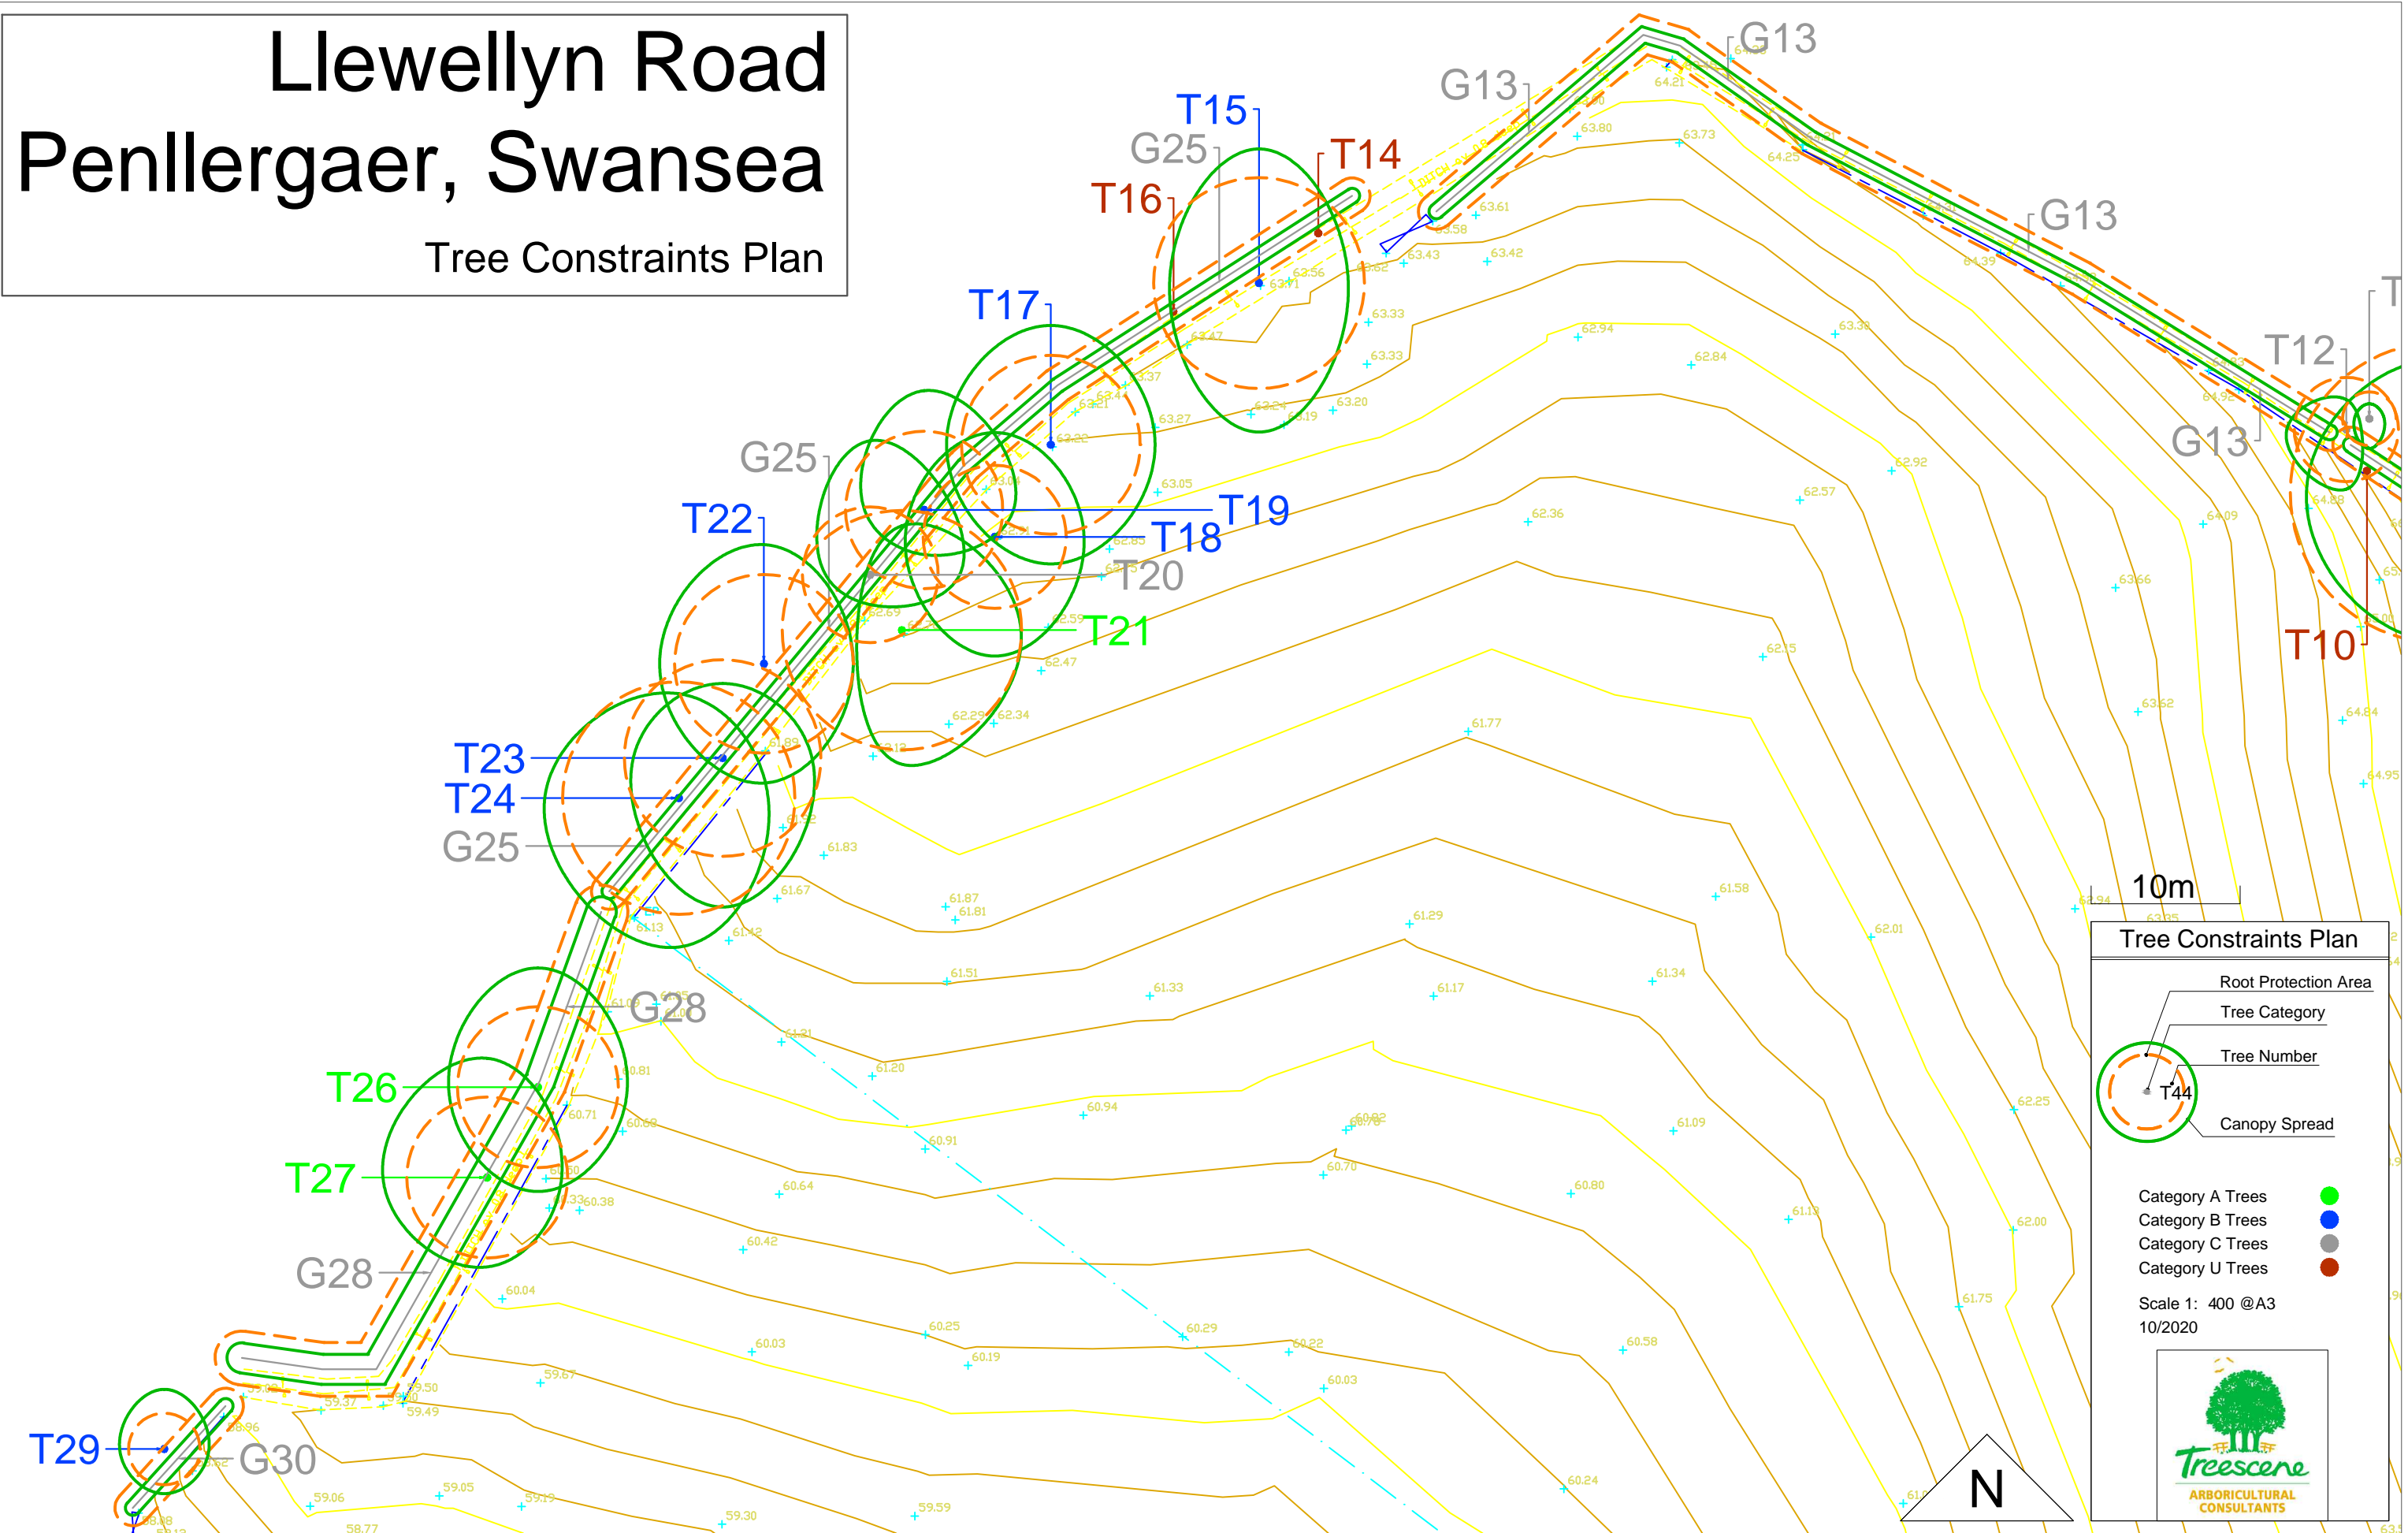

Llewellyn Road Penllergaer, Swansea

Tree Constraints Plan

Tree Constraints Plan

- Root Protection Area
- Tree Category
- Tree Number
- Canopy Spread

Category A Trees ●
Category B Trees ●
Category C Trees ●
Category U Trees ●

Scale 1: 400 @ A3
10/2020