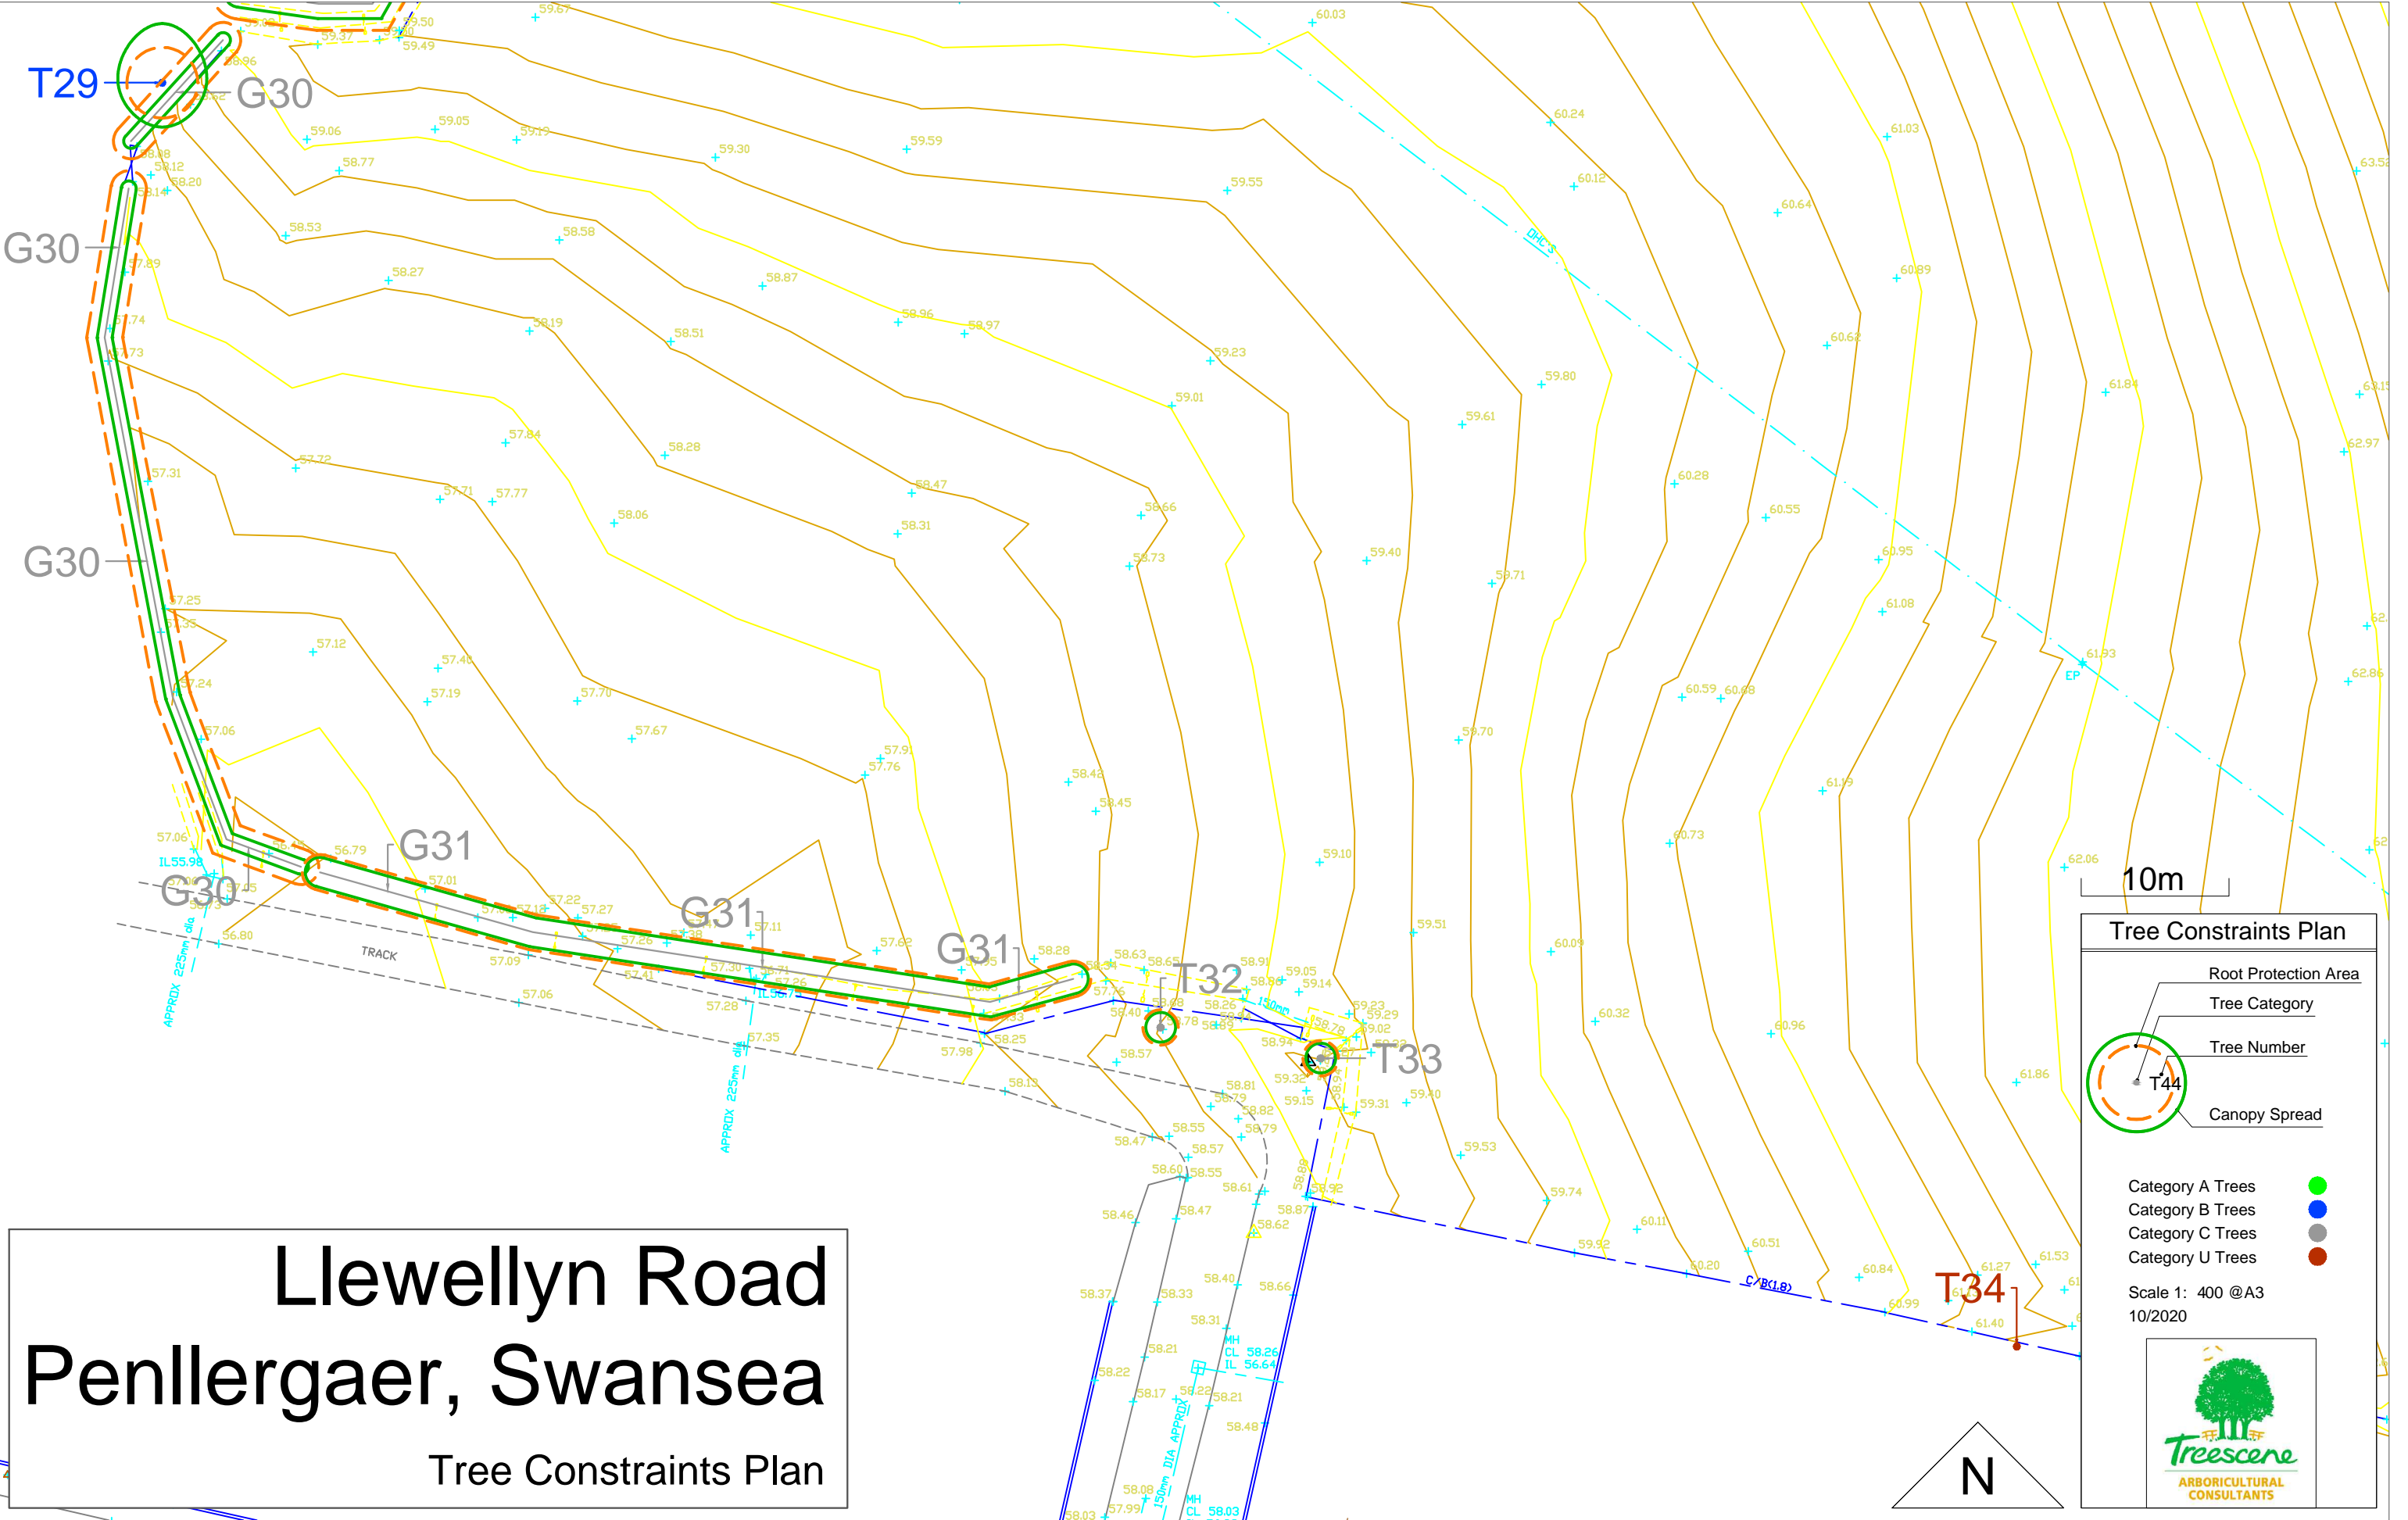

Tree Constraints Plan

Llewellyn Road Penllergaer, Swansea

Tree Constraints Plan

Tree Constraints Plan

- Root Protection Area
- Tree Category
- Tree Number
- Canopy Spread

Category A Trees ●
 Category B Trees ●
 Category C Trees ●
 Category U Trees ●

Scale 1: 400 @ A3
10/2020

Llewellyn Road Penllergaer, Swansea

Tree Constraints Plan

Tree Constraints Plan

- Root Protection Area
- Tree Category
- Tree Number
- Canopy Spread

Category A Trees ●
 Category B Trees ●
 Category C Trees ●
 Category U Trees ●

Scale 1: 400 @ A3
10/2020

Llewellyn Road Penllergaer, Swansea

Tree Constraints Plan

10m

Tree Constraints Plan

- Root Protection Area
- Tree Category
- Tree Number
- Canopy Spread

Category A Trees ●
 Category B Trees ●
 Category C Trees ●
 Category U Trees ●