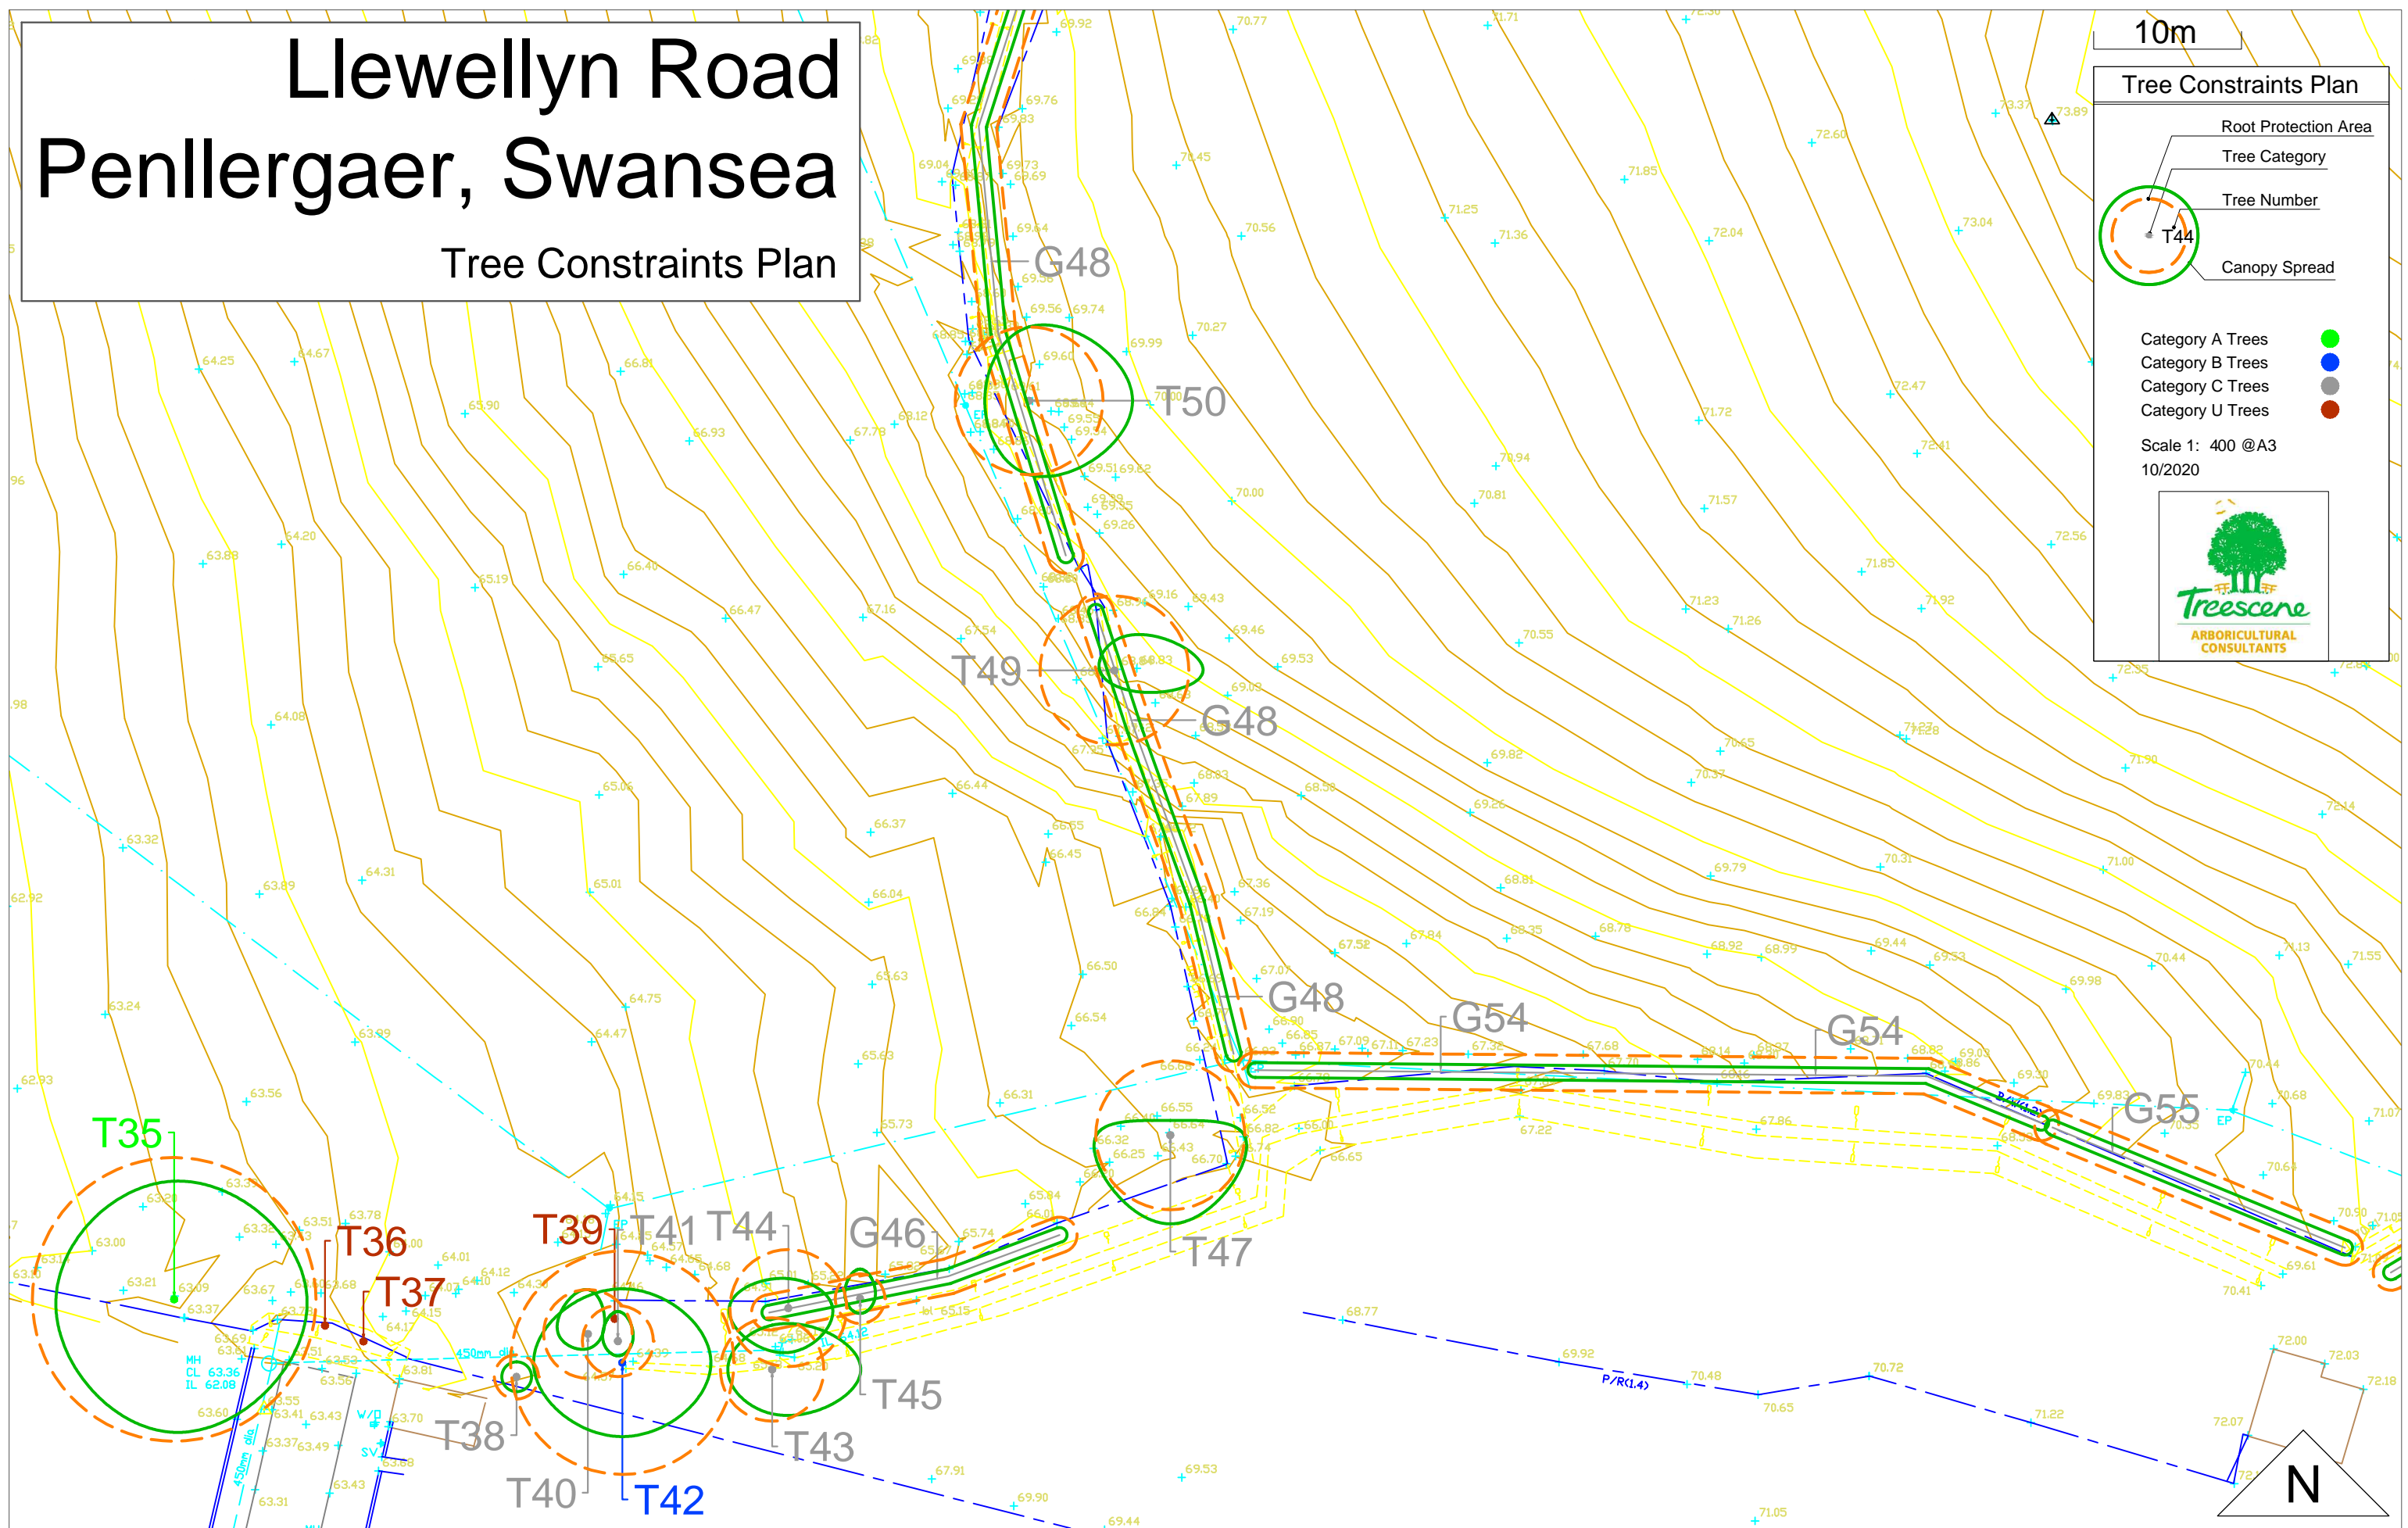

Tree Constraints Plan

Llewellyn Road Penllergaer, Swansea

Tree Constraints Plan

Tree Constraints Plan

- Root Protection Area
- Tree Category
- Tree Number
- Canopy Spread

Category A Trees ●
 Category B Trees ●
 Category C Trees ●
 Category U Trees ●

Scale 1: 400 @ A3
10/2020

Llewellyn Road Penllergaer, Swansea

Tree Constraints Plan

Tree Constraints Plan

- Root Protection Area
- Tree Category
- Tree Number
- Canopy Spread

Category A Trees ●
 Category B Trees ●
 Category C Trees ●
 Category U Trees ●

Scale 1: 400 @ A3
10/2020

Llewellyn Road Penllergaer, Swansea

Tree Constraints Plan

10m

Tree Constraints Plan

- Root Protection Area
- Tree Category
- Tree Number
- Canopy Spread

Category A Trees ●
 Category B Trees ●
 Category C Trees ●
 Category U Trees ●